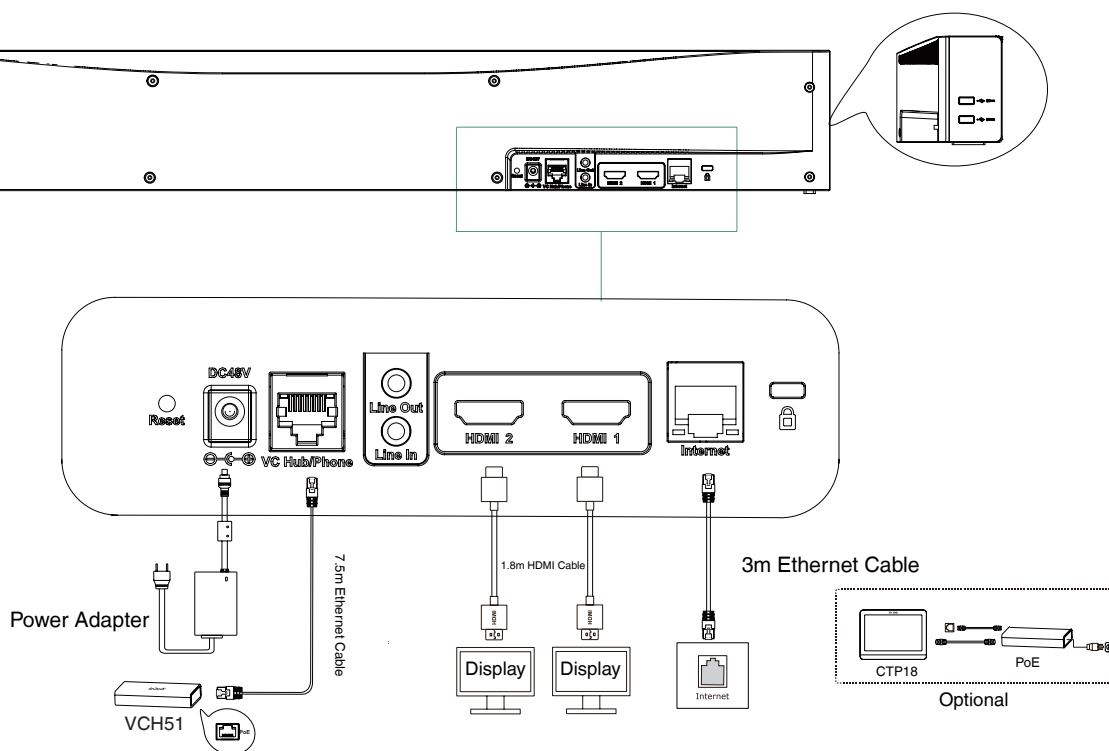

Connections

- 2 x HDMI output (CEC supported)
- HDMI input (through the VCH51 Sharing Kit)
- 1 x Line-in (3.5mm)
- 1 x Line-out (3.5mm)
- 2 x USB 2.0
- 1 x 10/100M/1000M Ethernet port

- 1 x Yealink extension port (RJ-45)
- 1 x Power port
- 1 x Security lock slot
- 1 x Reset slot

Other Physical Features

- External Yealink Power Adapter: AC 100~240V input and DC 48V/0.7A Output
- USB Output: 5V \equiv 0.5A
- Power consumption (PSU):
 - Idle < 13W; Normal operating: 15W; MAX: 16W
- Dimension (W.D.H): 700 mm x 98 mm x 121 mm
- Operating humidity: 10~95%
- Operating temperature: 0~40°C
- Storage temperature: -30~70°C

MeetingBar A30 Package

- Package contents:
 - MeetingBar A30 endpoint
 - 3m Ethernet cable
 - 2 x 1.8m HDMI cable
 - Mounting Bracket and Accessories
 - Power adapter
 - Quick Start Guide
 - Controller (optional):
 - CTP18 Touch Panel
 - VCR20 Remote Control
 - Content sharing(optional):
 - VCH51 Sharing Kit (HDMI/USB-C)
 - WPP20 Wireless Presentation Pod

- Carton Meas: 903*325*306mm

MeetingBar A30 + CTP18 Package

- Carton Meas: 923*495*327mm

Compliance

Endpoint Connections

Note:

- If you connect a touch display device, you can operate the A30 either by remote control or touch control.
- If you connect a non-touch display device, you can only use the remote control.