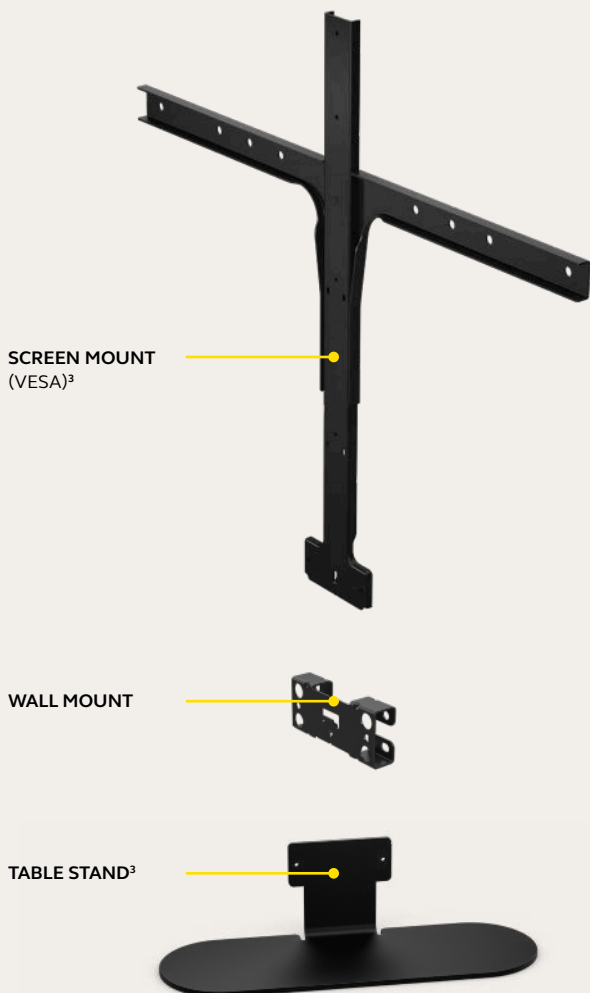

Dual-Stream Whiteboard

Seamlessly brings your whiteboard content to life, displaying both whiteboard content and in-room participants simultaneously.

¹Source: Jabra's Hybrid Ways of Working Global Report, 2022

²Choose between Dynamic Composition, Intelligent Zoom, and Virtual Director via Jabra Direct and Jabra Xpress

SET UP, CONNECT, AND GO

Easy installation

Whichever way you look at it, **PanaCast 50** couldn't be easier to install, with three different options to suit every room setup. Choose from Wall Mount, Table Stand and Screen Mount (VESA)³, with clear, easy to follow instructions.