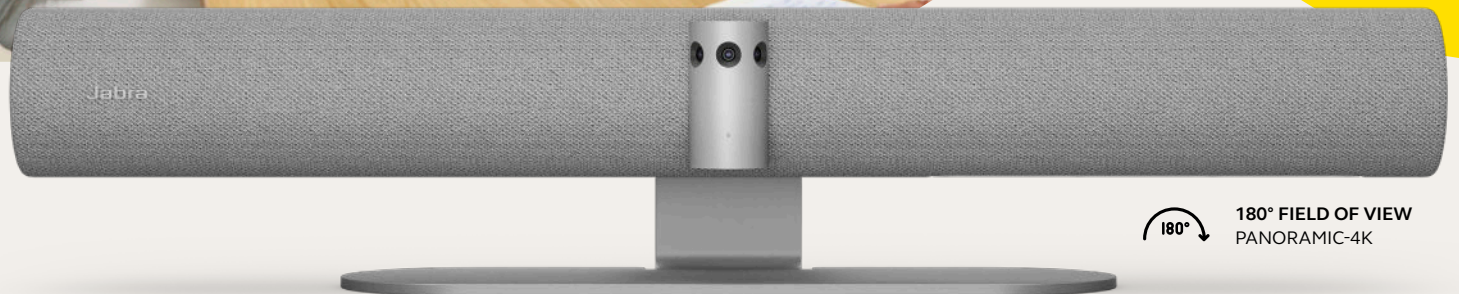

PANACAST 50

The video bar. Reinvented.

 180° FIELD OF VIEW
PANORAMIC-4K

Gone are the days of struggling to see who exactly is in the meeting room, let alone who is talking. **Our Intelligent Meeting Room Experience** suite of features brings remote participants right into the meeting room. Using AI-enabled video and audio streams, **PanaCast 50** delivers a more natural collaboration experience. And with our proprietary intelligent algorithms, the tone and nuances of the meeting are captured to keep hybrid teams connected and engaged from anywhere.

SOUND THAT ASTOUNDS

We've reinvented meeting room audio for the hybrid working era with eight professional-grade beamforming microphones with intelligent algorithms to reduce disruptive noise. An array of four powerful Jabra-engineered speakers, in a zero-vibration stereo setup, fill the room with high-definition audio, while the latest 2-way audio technology delivers more natural conversations. **Sounds like productivity.**

SHARE YOUR WHITEBOARD WITH THE WORLD

Because 80% of all meetings are either fully virtual or hybrid¹, we've reinvented the whiteboard. With our innovative whiteboard streaming feature, our 180° field of view allows you to share your whiteboard content in real time, even if it's angled sharply away from the camera. Our intelligent software automatically corrects the perspective to ensure the best view, while enhancing the image in real time, reducing shine, gloss, and shadows, and enhancing color and contrast of marker strokes. Dual video streams allow you to display both the whiteboard, and those present in the meeting at the same time. And unlike other brands, the feature is built in without requiring a separate content camera to be installed in the room. **Welcome to the meeting room.**

Dual-Stream Whiteboard

Seamlessly brings your whiteboard content to life, displaying both whiteboard content and in-room participants simultaneously.

¹Source: Jabra's Hybrid Ways of Working Global Report, 2022