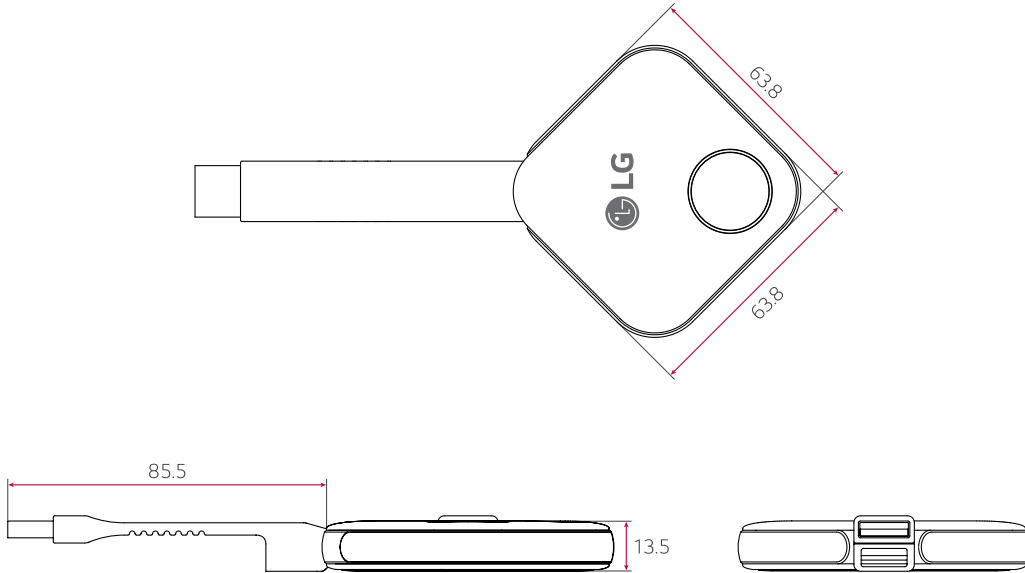

### SC-00DA

Embedded OS	Linux
Wi-Fi	IEEE 802.11 a/b/g/n/ac
Connectivity	USB 2.0 Type A (1)
One:Quick Share Key Features	User Switching, Split View (Max. 4 Screen), Admin mode, Signage Control, Sound

## DIMENSION

(unit: mm)

As a continuing policy of product development at LG Electronics, the design and specifications are subject to change. They may vary from model to model. Colour/shades may vary due to printing restrictions. E&OE.