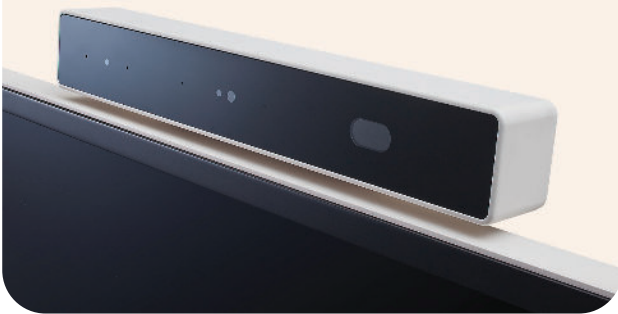

# KEY FEATURES & CONNECTIVITY

Screen **Rotation**

**Up and Down**

Built-in  
**Camera & Microphone**

Moving **Wheels**

Built-in **Touch**

**AV (webOS)**

- USB Type-C
- HDMI In (2 nos.)