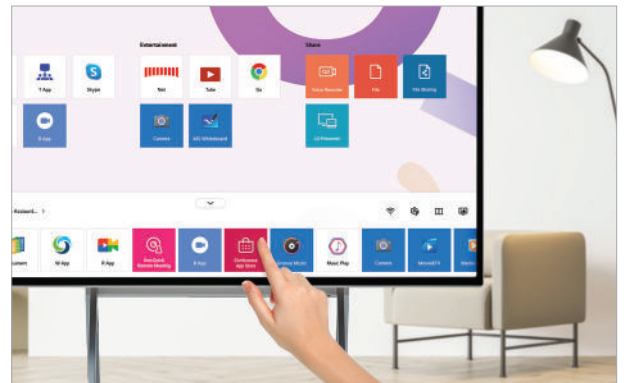

## Screen Rotation and Adjustable Height

The One:Quick Flex supports screen rotation when using the dedicated stand, which can be widely used by being turned vertically or horizontally according to the content ratio. Moreover, the height of the stand can be adjusted to meet the posture or height of the user.

- \* To use it vertically, users can rotate counter clockwise, and vice versa to switch back to landscape mode.
- \* Some apps may not support vertical view mode.

Landscape > Portrait  
(Counter Clockwise)

Portrait > Landscape  
(Clockwise)

Stand Height

## Intuitive UX and Excellent Expandability

The touch-based UX of One:Quick Flex is designed to be similar to the mobile touch UX, making it easy to use. Also, the operating system based on Windows makes it easy for the user to install and run programs they want through a huge library of applications and tools.