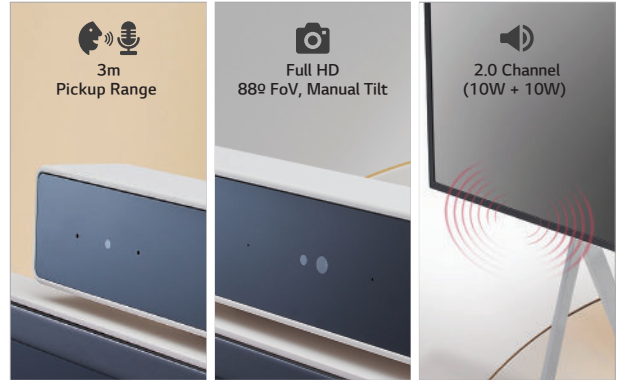

## A Sleek Design that Blends with the Space

Moving beyond the conventional black color, it is available in stylish beige with a smooth finish and blends effortlessly with the surrounding interior.

## All-in-One Display for Simple and Quick Video Call

With LG One:Quick Flex's 43 all-in-one display complete with built-in camera, microphones and speakers there's no need to stress over online meetings and calls and no more inconvenience of connecting to and setting up video conferencing.