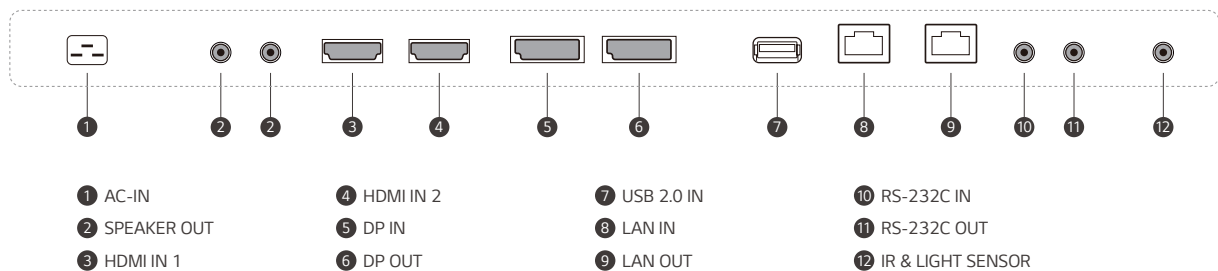

CONNECTIVITY

Rear

* Dimensions & Jack Panels may differ from the above image, so please contact LG sales team to verify before ordering.

Download
LG C-Display+
Mobile App
Google Play Store

www.lg.com/global/business/information-display
www.youtube.com/c/LGCommercialDisplay
www.facebook.com/LGInformationDisplay
www.linkedin.com/company/lginformationdisplay
twitter.com/LG_ID_HQ

LG may make changes to specifications and product descriptions without notice.
Copyright © 2020 LG Electronics Inc. All rights reserved.
"LG Life's Good" is a registered trademark of LG Corp.
The names of products and brands mentioned here may be the trademarks of their respective owners.