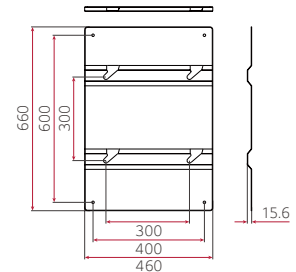

DOUBLE-SIDED BRACKET