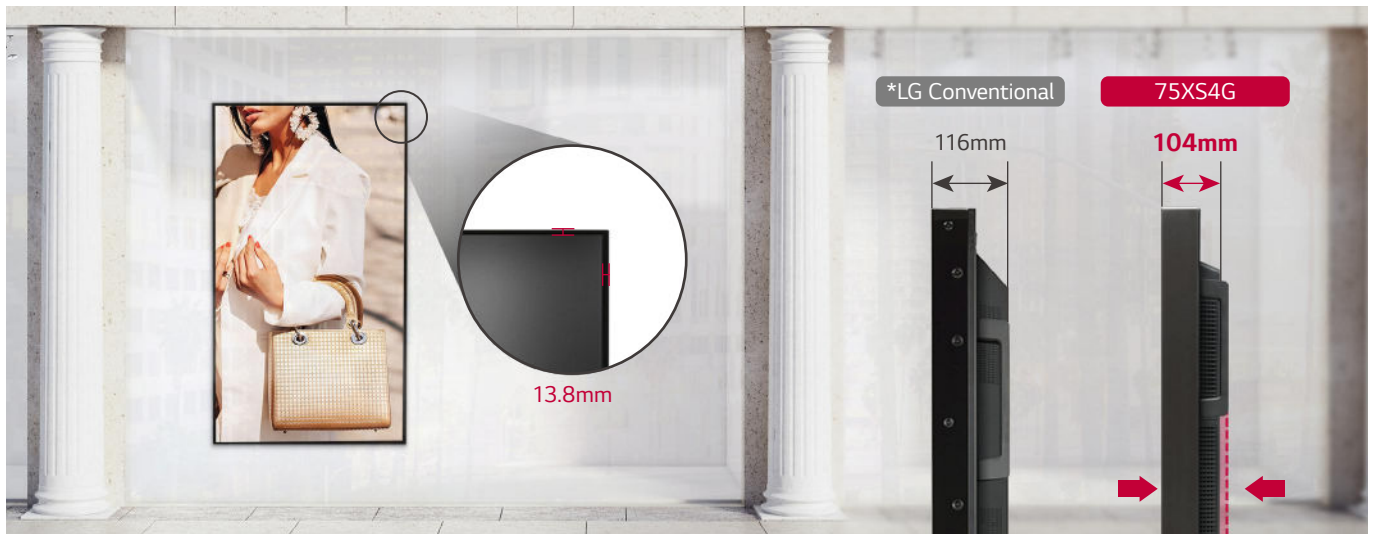

UTILIZE YOUR SPACES IN AUTHENTIC AND EFFICIENT WAYS

Space Blending Slim Design

Given that window-facing displays are usually installed indoors close to the window, 75XS4G's slim design is useful as it can blend naturally inside the store.

* 'LG Conventional' refers to LG 75XS2E