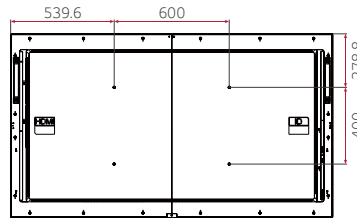

## 75XS4G

Panel	Screen Size	75"
	Panel Technology	IPS, M+ (WRGB)
	Native Resolution	UHD (3,840 × 2,160)
	Brightness	4,000 nits (Typ.), 3,200 nits (Min.)
	Contrast Ratio	1,200 : 1 (Typ.)
	Viewing Angle (H × V)	178 × 178
	Operation Hours (Hours/Day)	24/7
	Portrait / Landscape	Yes / Yes
	QWP (Quarter Wave Plate)	Yes
Connectivity	Input	HDMI 2 (HDCP 2.2 / 1.4), DP (HDCP 2.2 / 1.3), USB 2.0 Type A
	Output	DP (Input DP / HDMI), External Speaker Out (L/R, 10 W+10 W)
	External Control	RS232C In (4 pin Phone Jack) / Out, RJ45 (LAN) In / Out, IR In
Mechanical Specification	Bezel Width	13.8 mm (Even Bezel)
	Weight (Head)	39.6 kg
	Packed Weight	50 kg
	Monitor Dimension (W × H × D)	1,679.2 × 957.6 × 104 mm
Feature	Back Light Sync, Embedded CMS, Temperature Sensor, Auto Brightness Sensor, Built-in Wi-Fi Module, Control Manager	
Power	Power Supply	AC 100-240 V-, 50/60 Hz
	Power Type	Built-in Power
	Power Consumption	750 W (Typ.), 790 W (Max.)
	BTU (British Thermal Unit)	2,559 BTU/Hr (Typ.), 2,696 BTU/Hr (Max.)
	Smart Energy Saving	400 W
Certification	Safety	CB / NRTL
	EMC	FCC Class "A" / CE / KC / VCCI
	ErP	Yes
Accessory	Optional	Double-sided Bracket (Landscape & Portrait : WM-B640S)

## DIMENSION

(unit: mm)