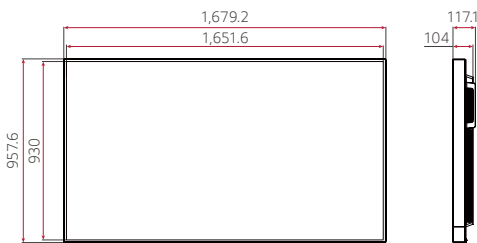

### Alert for Right Direction

The 75XS4G is equipped with a "horizontal sensor", so the display can be installed accurately.

## 75XS4G

Panel	Screen Size	75"
	Panel Technology	IPS, M+ (WRGB)
	Native Resolution	UHD (3,840 × 2,160)
	Brightness	4,000 nits (Typ.), 3,200 nits (Min.)
	Contrast Ratio	1,200 : 1 (Typ.)
	Viewing Angle (H × V)	178 × 178
	Operation Hours (Hours/Day)	24/7
	Portrait / Landscape	Yes / Yes
	QWP (Quarter Wave Plate)	Yes
Connectivity	Input	HDMI 2 (HDCP 2.2 / 1.4), DP (HDCP 2.2 / 1.3), USB 2.0 Type A
	Output	DP (Input DP / HDMI), External Speaker Out (L/R, 10 W+10 W)
	External Control	RS232C In (4 pin Phone Jack) / Out, RJ45 (LAN) In / Out, IR In
Mechanical Specification	Bezel Width	13.8 mm (Even Bezel)
	Weight (Head)	39.6 kg
	Packed Weight	50 kg
	Monitor Dimension (W × H × D)	1,679.2 × 957.6 × 104 mm
Feature	Back Light Sync, Embedded CMS, Temperature Sensor, Auto Brightness Sensor, Built-in Wi-Fi Module, Control Manager	
Power	Power Supply	AC 100-240 V-, 50/60 Hz
	Power Type	Built-in Power
	Power Consumption	750 W (Typ.), 790 W (Max.)
	BTU (British Thermal Unit)	2,559 BTU/Hr (Typ.), 2,696 BTU/Hr (Max.)
	Smart Energy Saving	400 W
Certification	Safety	CB / NRTL
	EMC	FCC Class "A" / CE / KC / VCCI
	ErP	Yes
Accessory	Optional	Double-sided Bracket (Landscape & Portrait : WM-B640S)

## DIMENSION

(unit: mm)