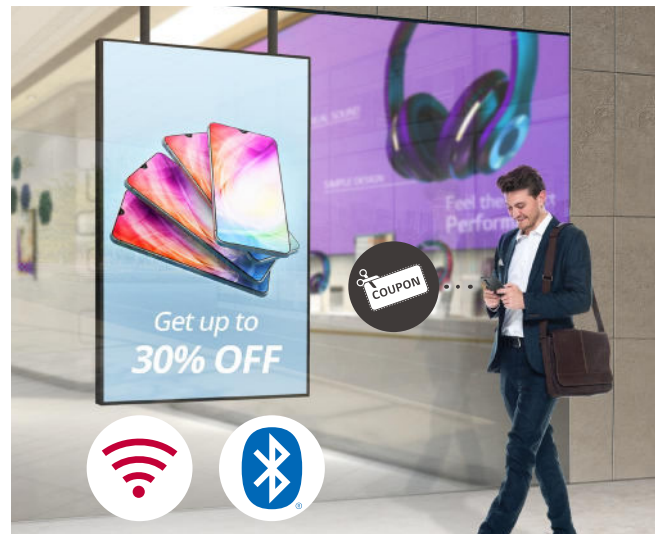

Easy Content Distribution & SW Update

75XS4G features embedded Wi-Fi, Bluetooth, Beacon making it easy to distribute content wirelessly and update Firmware. In particular, using Beacon and BLE (Bluetooth Low Energy), shop manager can do various promotional activities, such as providing promotional coupons or product information to visitor in real time.