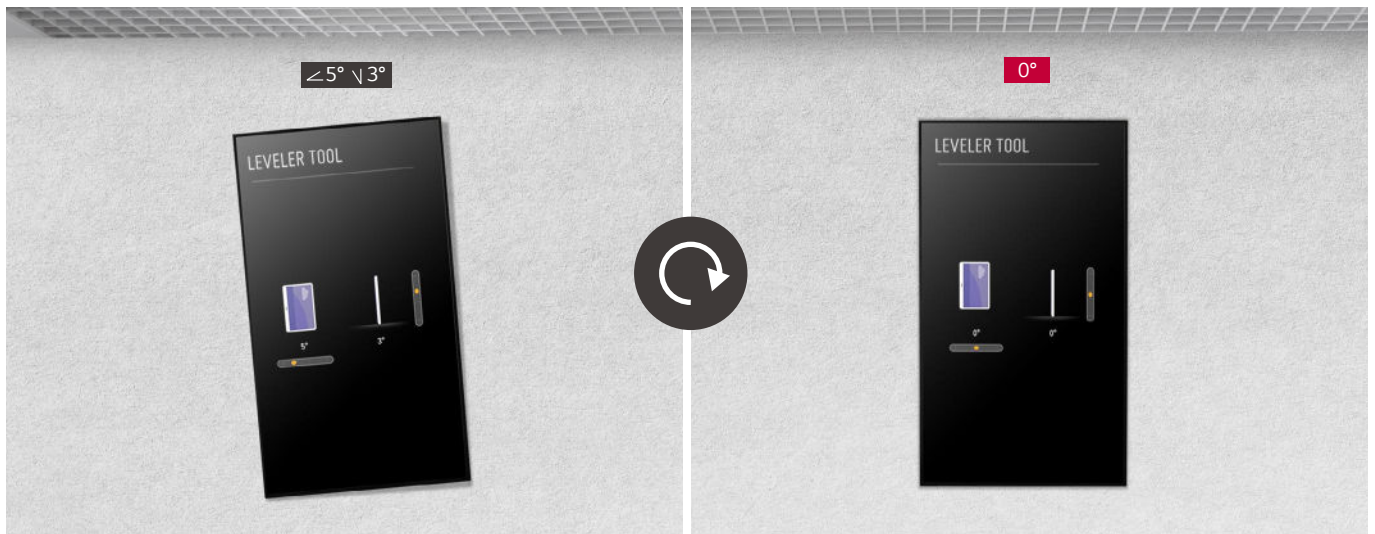

EASY INSTALLATION

Precise Installation Using Leveler Tool

The 75XS4G is equipped with a "Leveler Tool" which shows users how the device is tilt, so the display can be precisely installed.