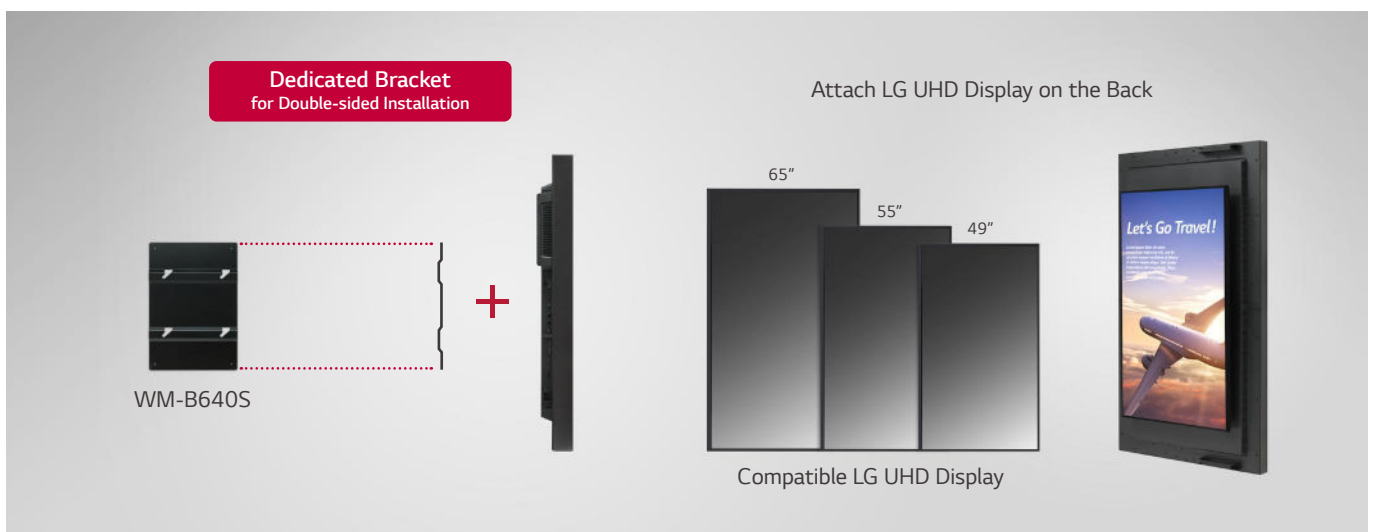

Double-sided Usage with Dedicated Bracket

Due to the 75XS4G flat-back design and dedicated bracket*, store owner can attach LG's UHD display** to the back for the purpose of displaying a variety of content for both external and internal customers.

* Bracket is optional.

** Attachable Displays : LG 65/55/49 inches UH7 Series, 65/55/49 inches UH5/UM3 Series