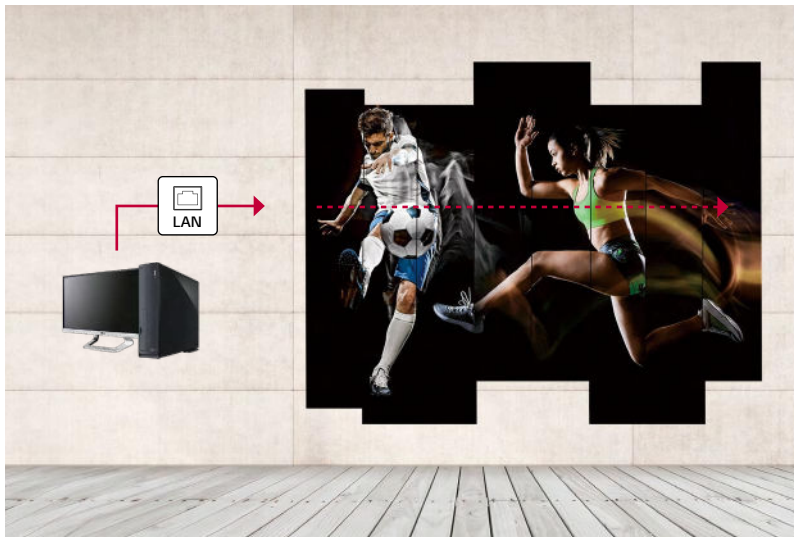

LAN Daisy Chain Management

By using this daisy-chained network feature, you can execute commands such as controlling, monitoring and even updating firmware.