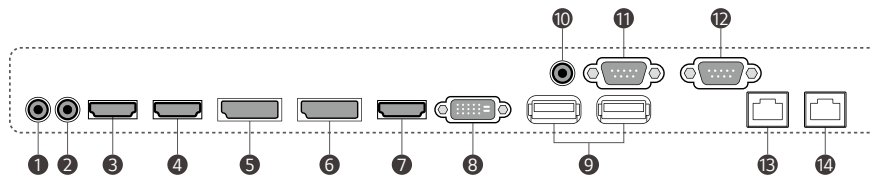

* ConnectedCare is the brand name of LG Signage365Care Service. The availability differs by region.

DIMENSION (unit: mm)

CONNECTIVITY

- | | | | |
|------------------|------------------|---------------------|-----------|
| ① AUDIO In | ⑤ DP In | ⑨ USB 2.0 In | ⑬ LAN In |
| ② AUDIO Out | ⑥ DP Out | ⑩ IR & LIGHT SENSOR | ⑭ LAN Out |
| ③ HDMI(1) In 2.0 | ⑦ HDMI(3) In 1.4 | ⑪ RS-232C In | |
| ④ HDMI(2) In 2.0 | ⑧ DVI-D In | ⑫ RS-232C Out | |