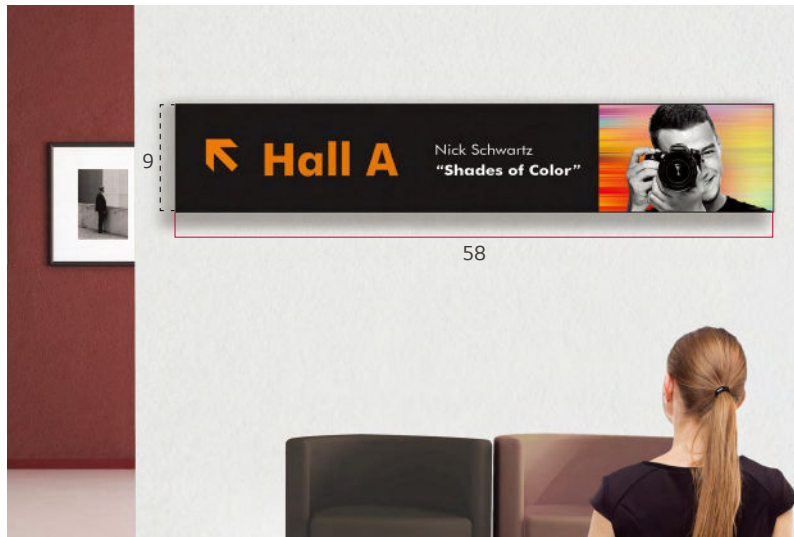

Ultra Stretch Signage | 86BH5F

Ultra Stretch Signage, 58:9 Space-Fitting Wide Screen

The 86BH5F is the most suitable display for delivering new forms of advertising and multiplexed information in a 58:9 widescreen format. It can bring unused & leftover space to life by being installed without restriction.

58:9 Wide Screen

High Picture Quality

Effective Content Delivery

Convenient Maintenance

* All images in this datasheet are for illustrative purposes only.

58:9 Extended Wide Format

It is a unique wide screen with 58:9 bar type which provides much more flexibility in playing content* than the conventional display of 16:9 ratio.

* Video content only. (Images not supported)

Ultra HD Resolution (3,840 × 600)

Ultra HD resolution delivers an immersive viewing experience with vivid colors and clear images.

Multi Screen Mode with 4BPB