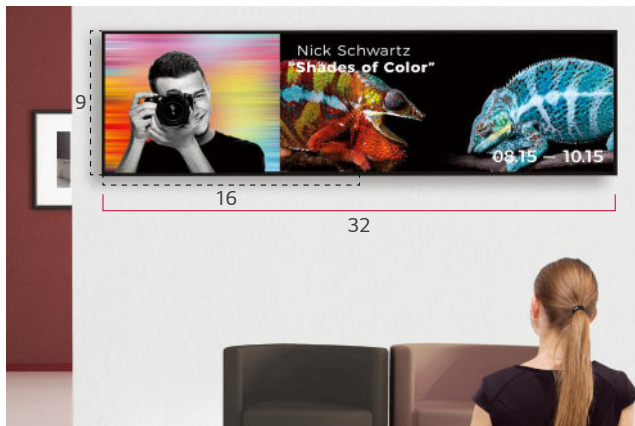

EXTRAORDINARY VIEWING EXPERIENCE

32:9 Extended Wide Format

It is a unique wide screen with 32:9 bar type which is twice as long as the previous 16:9 display, allowing more content and information to be shown on one screen.