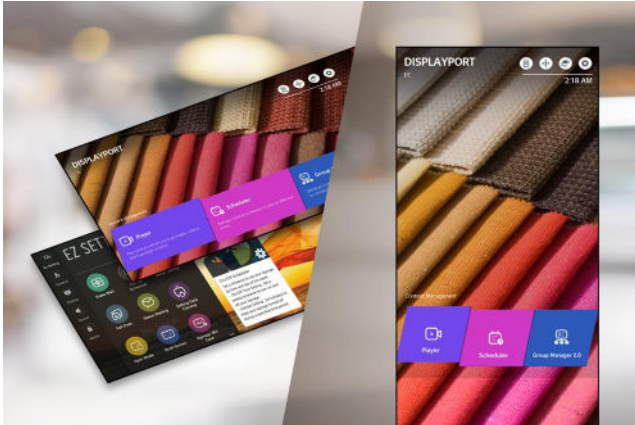

High Picture Quality (3,840 × 1,080)

LG Ultra Stretch display, which is about half the size of a 98-inch UHD display, delivers vivid and clear colors.

EFFECTIVE CONTENT DELIVERY

Flexibility for Content Management

Thanks to its bar type format, it is optimized to show a vertical or horizontal object providing a memorable viewing experiences to the viewer.

Multi Screen Mode with 4PBP

The Picture-by-Picture (PBP) feature allows you to show multi content in one single display by up-to four parts. It is very useful to deliver various advertisements or pieces of information at the same time without bezels among them.

OPERATIONAL EFFICIENCY

User-friendly Menu

The Ultra Stretch display offers a user-friendly UX to simplify approach flows, groups similar functions together, and adopts an intuitive GUI for ease of use. When using the display in portrait mode, menu can also be adjusted accordingly.