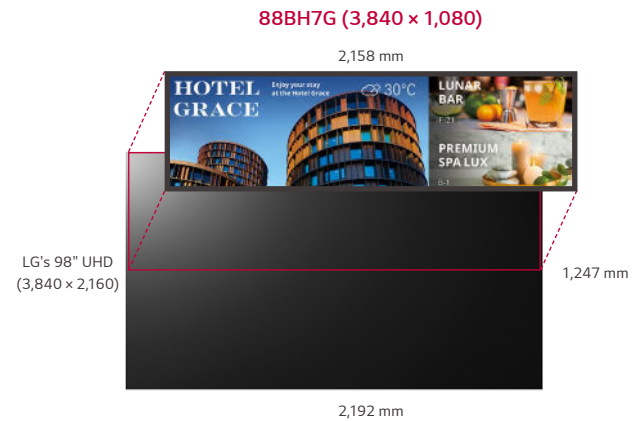

All images in this datasheet are for illustrative purposes only.

Ultra Stretch Signage 88BH7G

Ultra Stretch Signage, 32:9 Space-Fitting Wide Screen

32:9 Wide
Screen

High Picture
Quality

Effective
Content Delivery

Efficient
Operation

EXTRAORDINARY VIEWING EXPERIENCE

32:9 Extended Wide Format

It is a unique wide screen with 32:9 bar type which is twice as long as the previous 16:9 display, allowing more content and information to be shown on one screen.

High Picture Quality (3,840 × 1,080)

LG Ultra Stretch display, which is about half the size of a 98-inch UHD display, delivers vivid and clear colors.

EFFECTIVE CONTENT DELIVERY

Flexibility for Content Management