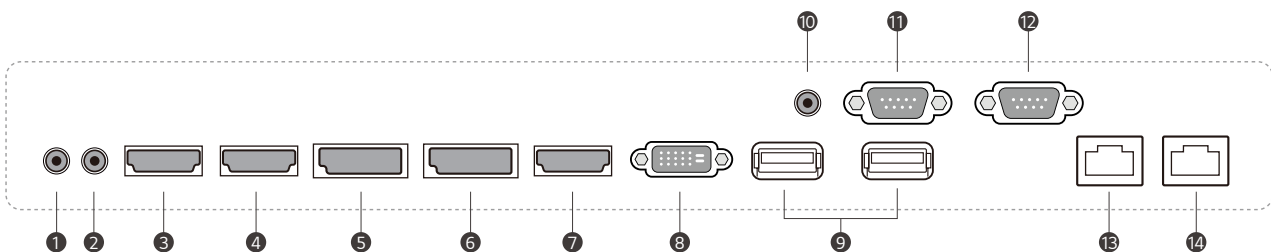

* LG ConnectedCare is the brand name of LG Signage365Care Service. The availability differs by region.

PRODUCT INFORMATION

88BH7G

Screen Size	88"
Aspect Ratio	32 : 9
Native Resolution	3,840 × 1,080
Brightness	700 nit
Contrast Ratio	1,100 : 1

DIMENSION

(unit: mm)

CONNECTIVITY

- 1 AUDIO In
- 2 AUDIO Out
- 3 HDMI(1) In 2.0
- 4 HDMI(2) In 2.0
- 5 DP In
- 6 DP Out
- 7 HDMI(3) In 1.4
- 8 DVI-D In
- 9 USB 2.0 In
- 10 IR & LIGHT SENSOR
- 11 RS-232C In
- 12 RS-232C Out
- 13 LAN In
- 14 LAN Out