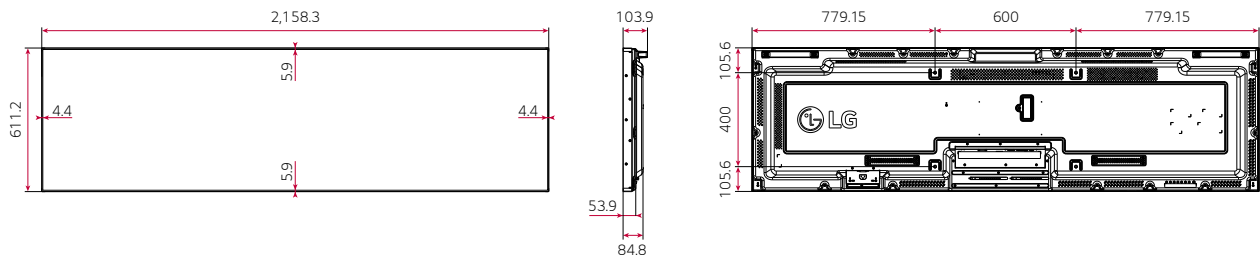

* LG ConnectedCare is the brand name of LG Signage365Care Service. The availability differs by region.

PRODUCT INFORMATION

88BH7G

Screen Size	88"
Aspect Ratio	32 : 9
Native Resolution	3,840 × 1,080
Brightness	700 nit
Contrast Ratio	1,100 : 1

DIMENSION

(unit: mm)

CONNECTIVITY

- 1 AUDIO In
- 2 AUDIO Out
- 3 HDMI(1) In 2.0
- 4 HDMI(2) In 2.0
- 5 DP In
- 6 DP Out
- 7 HDMI(3) In 1.4
- 8 DVI-D In
- 9 USB 2.0 In
- 10 IR & LIGHT SENSOR
- 11 RS-232C In
- 12 RS-232C Out
- 13 LAN In
- 14 LAN Out