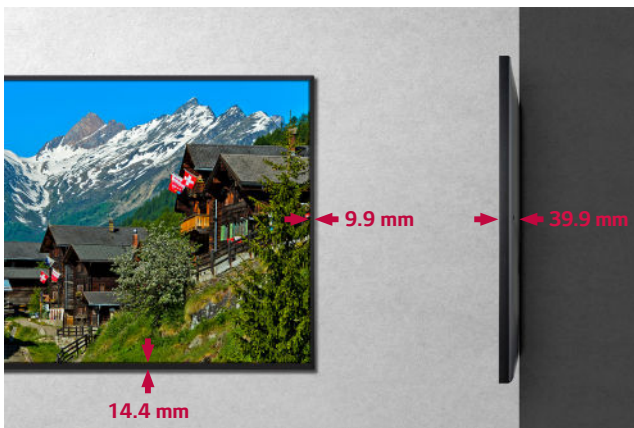

SLEEK AND PRACTICAL DESIGN

Narrow Bezel & Slim Depth

This series is thin in bezel size and thickness, which saves space and enables easy installation. In addition, it increases the immersive experience from the screen and provides a sophisticated design, improving the décor of the space where the product is installed.