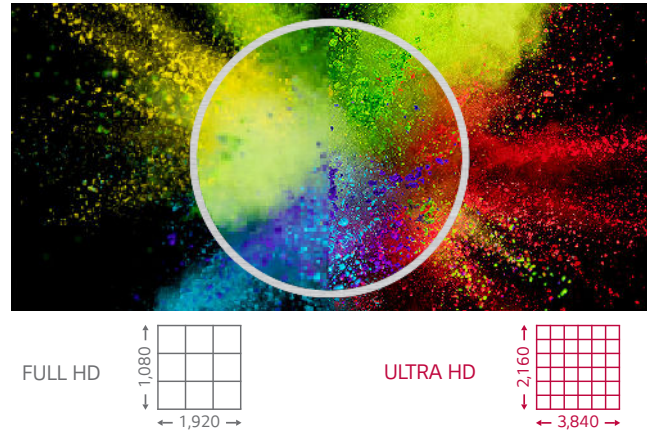

* The images listed are for reference only and the actual reflection can be different.

ULTRA HD Resolution

With the resolution that is 4 times higher than FHD, it makes the color and details of the contents more vivid and realistic. In addition, the wide viewing angle applied with an IPS panel provides a spectacular picture even when viewed from extreme angles.