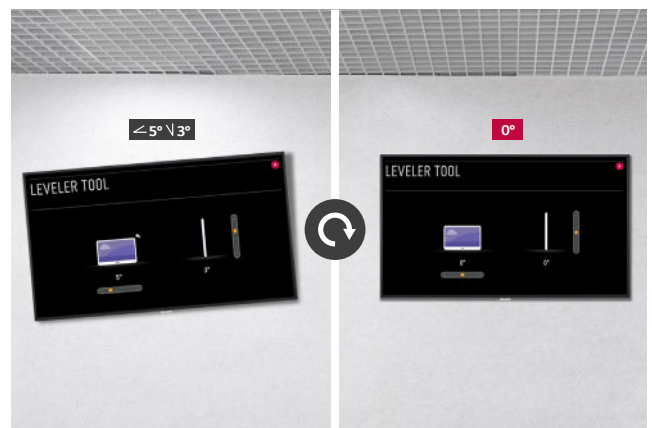

SLEEK AND PRACTICAL DESIGN

Narrow Bezel & Slim Depth

This series is thin in bezel size and thickness, which saves space and enables easy installation. In addition, it increases the immersive experience from the screen and provides a sophisticated design, improving the décor of the space where the product is installed.

PRODUCT RELIABILITY

IP5x Certified Design

The IP5x Dust-Proof Certification ensures that the product is protected from dust, reducing the risk of performance degradation.

30° Tilting Installation

For the user's comfort viewing, UH7F-H supports the installation with up to 30 degrees of tilt* when it is installed at high places.

* Tilt installation of up to 30 degrees facedown is supported.
(In conditions within 30°C temperature, 50% humidity)

EASY INSTALLATION

Screen Rotation

This series automatically detects its orientation (landscape or portrait mode) in the initial installation step, so manual rotation set-up process isn't required. The direction of the onscreen menu and background contents will be already set when you turn on a display at first.

Fine Adjustment

This series is equipped with a "horizontal sensor" which shows users how the device is oriented, so that it can be precisely installed.

webOS SMART SIGNAGE PLATFORM

High-Performance with webOS