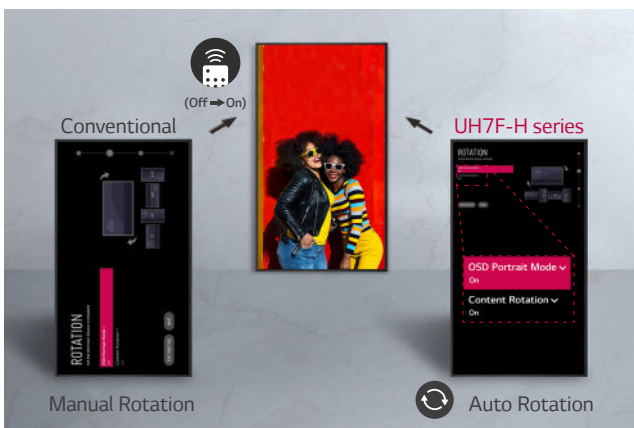

* Tilt installation of up to 30 degrees facedown is supported.
(In conditions within 30°C temperature, 50% humidity)

EASY INSTALLATION

Screen Rotation

This series automatically detects its orientation (landscape or portrait mode) in the initial installation step, so manual rotation set-up process isn't required. The direction of the onscreen menu and background contents will be already set when you turn on a display at first.