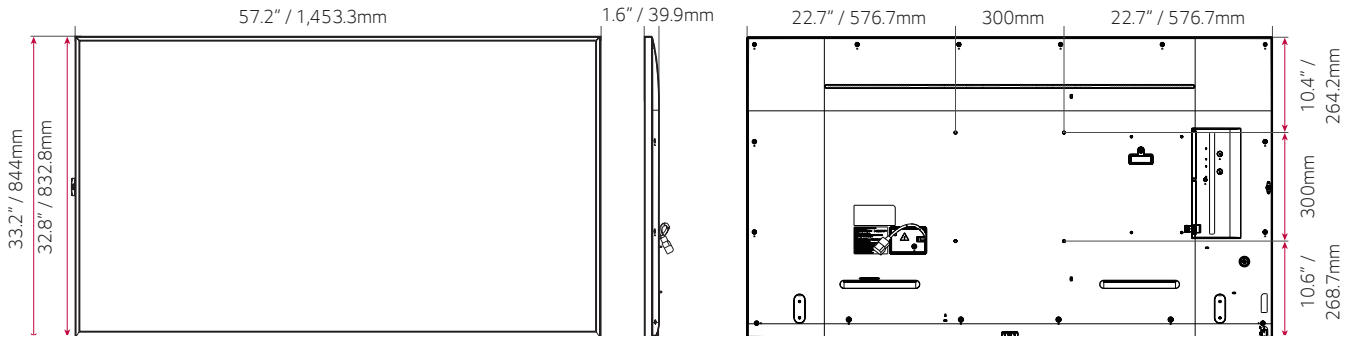

DIMENSIONS

65"