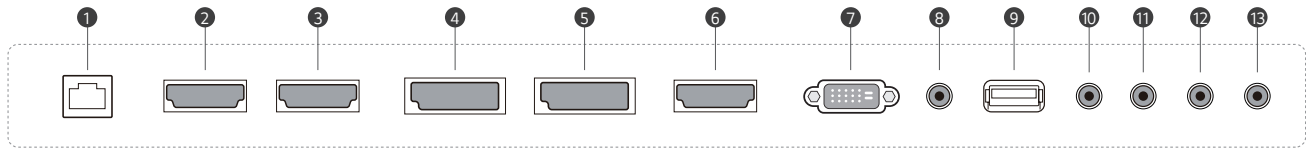

CONNECTIVITY

- 1 LAN
- 5 DP OUT
- 9 USB IN
- 13 RS-232C OUT
- 2 HDMI IN1
- 6 HDMI IN3
- 10 AUDIO IN
- 3 HDMI IN2
- 7 DVI-D IN
- 11 AUDIO OUT
- 4 DP IN
- 8 IR & LIGHT SENSOR
- 12 RS-232C IN

* Dimensions & Jack Panels may differ from the above image, so please contact LG sales team to verify before ordering.

SPECIFICATION

MODEL NAME		65UH7F-H	55UH7F-H	49UH7F-H
PANEL	Diagonal	65"	55"	49"
	Panel Technology	IPS	IPS	IPS
	Back Light Type	Edge	Edge	Edge
	Aspect Ratio	16:9	16:9	16:9
	Native Resolution	3840 x 2160 (UHD)	3840 x 2160 (UHD)	3840 x 2160 (UHD)
	Refresh Rate	60 Hz	60 Hz	60 Hz
	Brightness (Typ.)	700 nits	700 nits	700 nits
	Contrast Ratio	1,100:1	1,100:1	1,000:1
	Dynamic CR	500,000:1	500,000:1	500,000:1
	Color gamut	BT709 95%	BT709 95%	BT709 95%
	Viewing Angle (H x V)	178° x 178°	178° x 178°	178° x 178°
	Color Depth	10 bit, 1.07 Billion colors	10 bit, 1.07 Billion colors	10 bit, 1.07 Billion colors
	Response Time (G to G)	8 ms	8 ms	8 ms
	Surface Treatment (Haze)	28%	28%	28%
	Lifetime	50,000Hrs (Min.)	50,000Hrs (Min.)	50,000Hrs (Min.)
	Operation Hours (Hours/Day)	24/7	24/7	24/7
Portrait / Landscape	Yes / Yes	Yes / Yes	Yes / Yes	
Built-in Speaker	Yes	Yes	Yes	
CONNECTIVITY	HDMI	Yes (3) HDMI1/HDMI2: HDCP 2.2/1.4 HDMI3: HDCP 1.4	Yes (3) HDMI1/HDMI2: HDCP 2.2/1.4 HDMI3: HDCP 1.4	Yes (3) HDMI1/HDMI2: HDCP 2.2/1.4 HDMI3: HDCP 1.4
	RS232C In	Yes (1), 4-pin 3.5 mm	Yes (1), 4-pin 3.5 mm	Yes (1), 4-pin 3.5 mm
	RJ45 (LAN)	Yes (1)	Yes (1)	Yes (1)
	IR In	Yes (1)	Yes (1)	Yes (1)
	USB	USB2.0 Type A (1)	USB2.0 Type A (1)	USB2.0 Type A (1)
	Audio Out	Yes (1)	Yes (1)	Yes (1)
	RS232C Out (External Control)	Yes (1), 4-pin 3.5 mm	Yes (1), 4-pin 3.5 mm	Yes (1), 4-pin 3.5 mm
MECHANICAL	Bezel Color	Black	Black	Black
	Bezel Width	T/R/L: 9.9mm, B: 14.4mm	T/R/L: 9.9mm, B: 14.4mm	T/R/L: 9.9mm, B: 14.4mm
	Weight	62.2 lbs / 28.2 Kg	41.9 lbs / 19.0 Kg	34.0 lbs / 15.4 Kg
	Weight with Stand	63.5 lbs / 28.8 Kg	43.2 lbs / 19.6 Kg	35.3 lbs / 16.0 Kg
	Shipping Weight	77.2 lbs / 35.0 Kg	53.4 lbs / 24.2 Kg	41.4 lbs / 18.8 Kg
	"Dimensions (W x H x D) (including LG Logo)"	57.2 x 33.2 x 1.6 in 1453.3 x 844.0 x 39.9 mm	48.6 x 28.4 x 1.6 in 1234.4 x 720.9 x 39.9 mm	43.3 x 25.4 x 1.6 in 1098.6 x 644.5 x 39.9 mm
	Dimensions with Stand (W x H x D)	57.2 x 35.2 x 11.4 in 1453.3 x 893.1 x 290.0 mm	48.6 x 30.3 x 11.4 in 1234.4 x 770.7 x 290.0 mm	43.3 x 27.3 x 11.4 in 1098.6 x 694.3 x 290.0 mm
	Shipping Dimensions (W x H x D)	63.0 x 43.1 x 6.9 in 1600.0 x 1095.0 x 175.0 mm	53.5 x 32.9 x 6.9 in 1360.0 x 835.0 x 175.0 mm	47.1 x 30.5 x 6.4 in 1197.0 x 775.0 x 162.0 mm
	Handle	No	No	No
	VESATM Standard Mount Interface	300 x 300	300 x 300	300 x 300
	Tilt (Facedown)	Max 30°	Max 30°	Max 30°
OPS type compatible	Yes	Yes	Yes	
IP Rating	IP5X	IP5X	IP5X