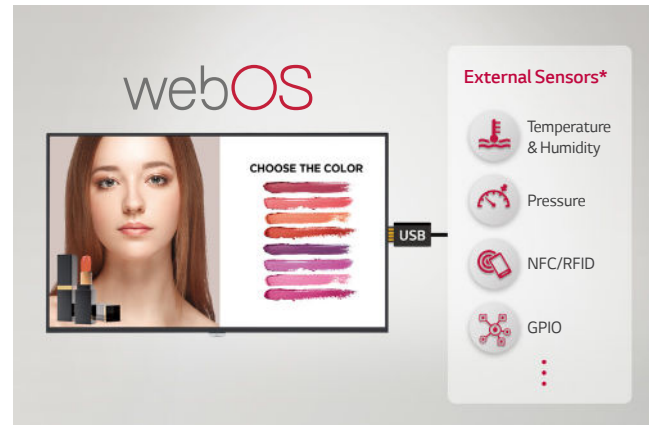

* Tilt installation of up to 30 degrees facedown is supported.
(In conditions within 30°C temperature, 50% humidity)

EASY INSTALLATION

Screen Rotation

This series automatically detects its orientation (landscape or portrait mode) in the initial installation step, so manual rotation set-up process isn't required. The direction of the onscreen menu and background contents will be already set when you turn on a display at first.

Fine Adjustment

This series is equipped with a "horizontal sensor" which shows users how the device is oriented, so that it can be precisely installed.

webOS SMART SIGNAGE PLATFORM

High-Performance with webOS