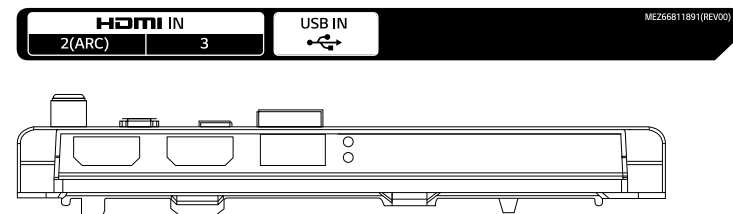

DIMENSION (unit: mm)

Commercial TV | UT640S Series

CONNECTIVITY

Commercial TV | UT640S Series

65" | 55" | 49" | 43"

* Dimensions & Jack Panels (Read/Side) may differ from the above image, so please contact LG sales team to verify before ordering.