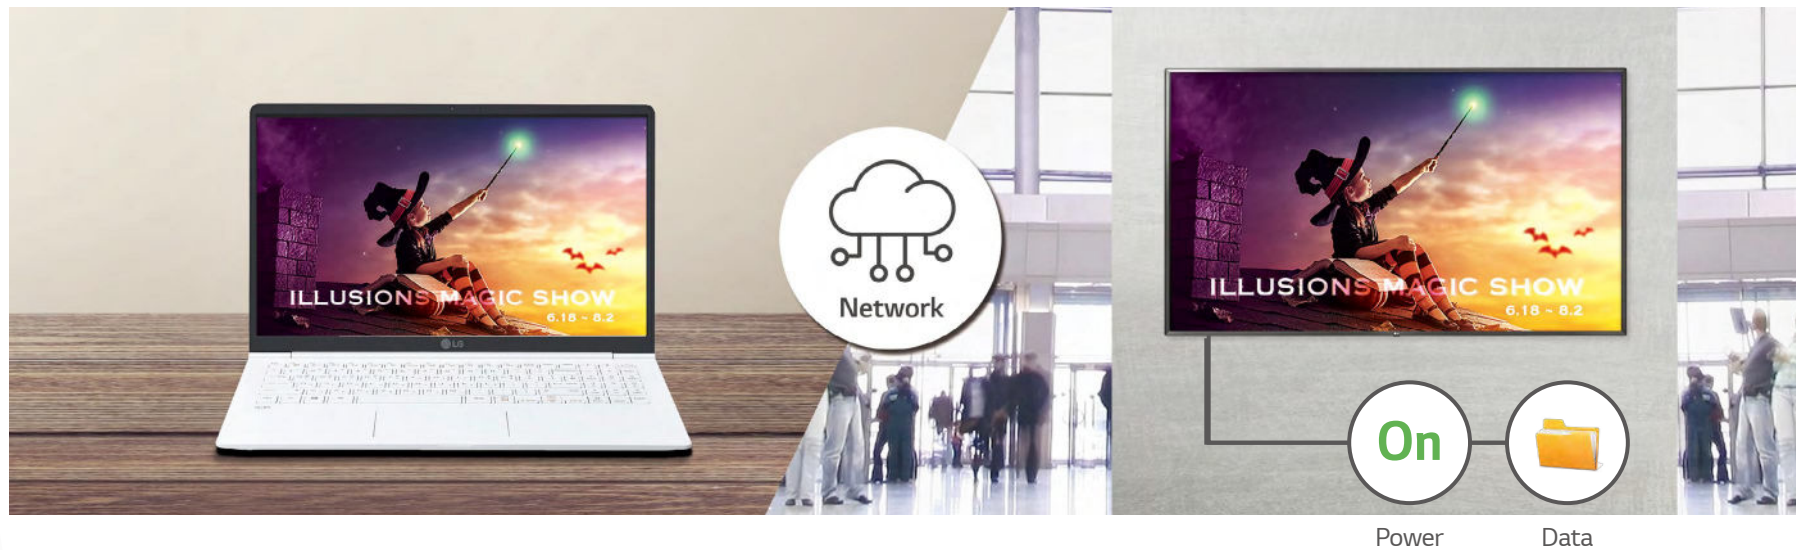

Embedded Content & Group Management

The embedded Content and Group Management System allows you to edit and play content, schedule playlists and groups, and control Signage via remote control, mouse and mobile phone without the use of separate PC or software. This makes content management much easier and more user-friendly.

* This images are provided for illustrative purposes, and the actual GUI may differ.
* All displays must be connected to the same network.

USB Cloning

USB Cloning increases efficiency in managing multiple displays for optimal operation since users don't have to set up each display one by one. Once users copy data to a USB device in one display, it can be easily distributed to the other displays through a USB plug-in.

WOL(Wake-on-LAN)

WOL (Wake-on-LAN) enables users to turn on displays by sending the relevant packet through a network.

Perfect Picture Quality and Color

Enjoy Full HD content in 4K ULTRA HD quality, optimized by the 4K Upscaler. The 4K upscaler automatically upgrades Full HD content to ULTRA HD through several upscaling processes so that images look crisp and clear in any viewing situation. This LG TV can also express intense highlights, vivid colors, and deep black hues on the screen through HDR10.