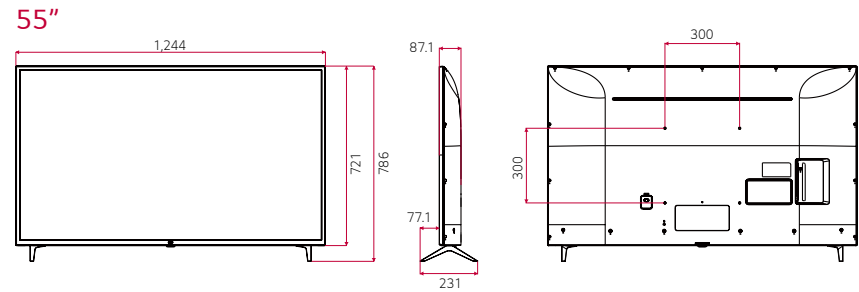

DIMENSION (unit: mm)

Commercial TV | UT640S Series

CONNECTIVITY

Commercial TV | UT640S Series

65" | 55" | 49" | 43"

* Dimensions & Jack Panels (Read/Side) may differ from the above image, so please contact LG sales team to verify before ordering.