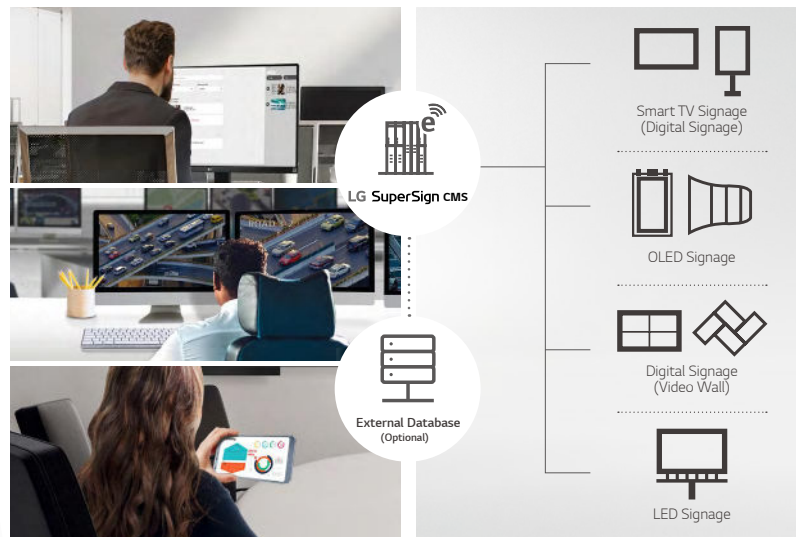

Simple Content Management

Higher Visibility

Better Usability

* All images in this datasheet are for illustrative purposes only.

SuperSign CMS

SuperSign CMS is Integrated management program supporting creation and management of digital media and content deployment, optimized for LG webOS signage. With its simple and intuitive menus and layout options, it enhances efficiency for content creation and editing, scheduling and distribution, so that it improves user experience. In addition, it supports multiple displays and accounts, is able to be linked to external databases, and allows server access from mobile devices.

Multiple Admins

Available Displays

SuperSign Control

SuperSign Control is the basic control software, and it can manage up to 100 displays through a single account and server. Power, volume, and scheduling can be remotely adjusted, and firmware updates supported.

Embedded Content & Group Management

The embedded Content and Group Management System allows you to edit and play content, schedule playlists and groups, and control Signage via remote control, mouse and mobile phone without the use of separate PC or software. This makes content management much easier and more user-friendly.

* This images are provided for illustrative purposes, and the actual GUI may differ.
* All displays must be connected to the same network.

USB Cloning

USB Cloning increases efficiency in managing multiple displays for optimal operation since users don't have to set up each display one by one. Once users copy data to a USB device in one display, it can be easily distributed to the other displays through a USB plug-in.