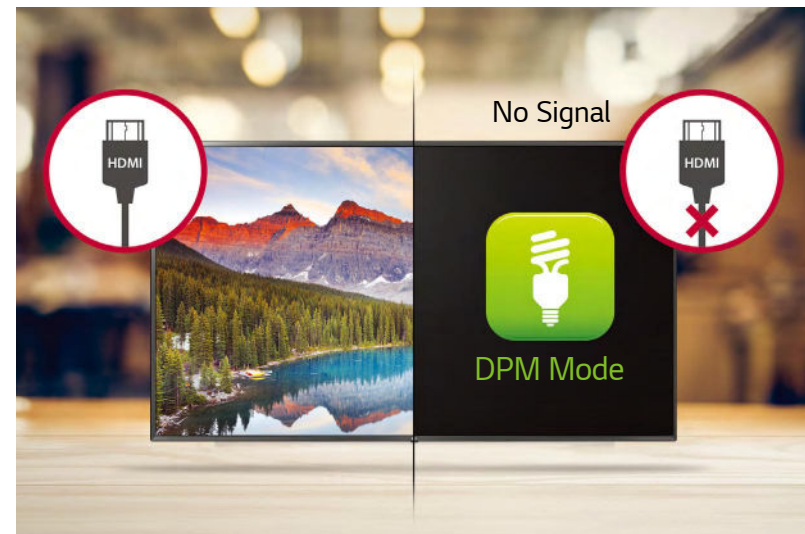

WOL(Wake-on-LAN)

WOL (Wake-on-LAN) enables users to turn on displays by sending the relevant packet through a network.

Perfect Picture Quality and Color

Enjoy Full HD content in 4K ULTRA HD quality, optimized by the 4K Upscaler. The 4K upscaler automatically upgrades Full HD content to ULTRA HD through several upscaling processes so that images look crisp and clear in any viewing situation. This LG TV can also express intense highlights, vivid colors, and deep black hues on the screen through HDR10.

Compatibility with AV Control Systems

The UT640S series has been certified Crestron Connected®, proving that it has a higher level of compatibility with professional AV controls. This results in seamless integration and automated control*, boosting business management efficiency.

* It is a network based control system.
Available AV control systems may differ by regions.

DPM (Display Power Management)

Display Power Management (DPM) can be configured to be On only when there is a TV signal present to manage power more efficiently.