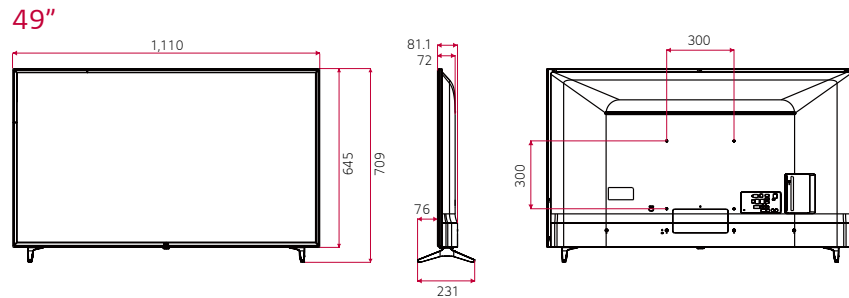

DIMENSION (unit: mm)

Commercial TV | UT640S Series

CONNECTIVITY

Commercial TV | UT640S Series

65" | 55" | 49" | 43"

* Dimensions & Jack Panels (Read/Side) may differ from the above image, so please contact LG sales team to verify before ordering.