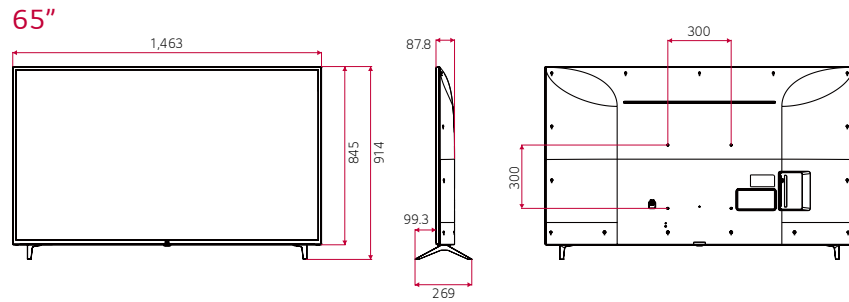

DIMENSION (unit: mm)

Commercial TV | UT640S Series

CONNECTIVITY

Commercial TV | UT640S Series

65" | 55" | 49" | 43"

* Dimensions & Jack Panels (Read/Side) may differ from the above image, so please contact LG sales team to verify before ordering.