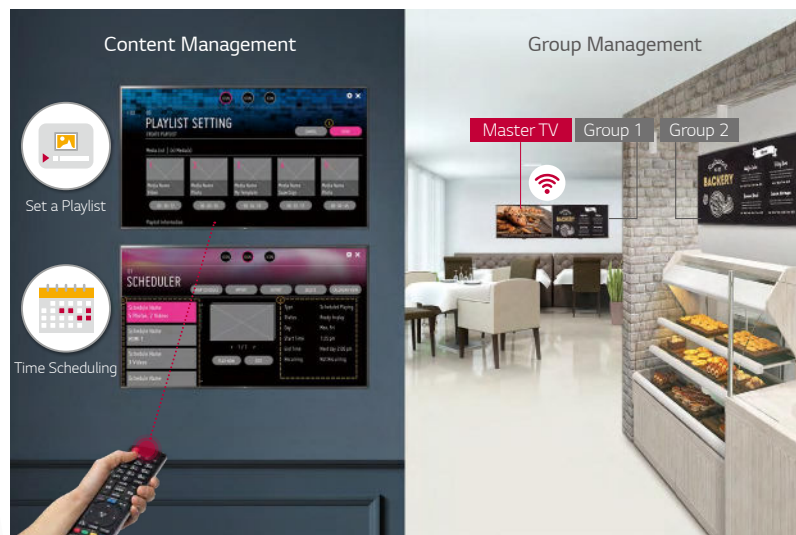

Simple Content Management

Higher Visibility

Better Usability

* All images in this datasheet are for illustrative purposes only.

SuperSign CMS

SuperSign CMS is Integrated management program supporting creation and management of digital media and content deployment, optimized for LG webOS signage. With its simple and intuitive menus and layout options, it enhances efficiency for content creation and editing, scheduling and distribution, so that it improves user experience. In addition, it supports multiple displays and accounts, is able to be linked to external databases, and allows server access from mobile devices.

Multiple Admins

Available Displays

SuperSign Control

SuperSign Control is the basic control software, and it can manage up to 100 displays through a single account and server. Power, volume, and scheduling can be remotely adjusted, and firmware updates supported.

Embedded Content & Group Management

The embedded Content and Group Management System allows you to edit and play content, schedule playlists and groups, and control Signage via remote control, mouse and mobile phone without the use of separate PC or software. This makes content management much easier and more user-friendly.

* This images are provided for illustrative purposes, and the actual GUI may differ.
* All displays must be connected to the same network.

USB Cloning

USB Cloning increases efficiency in managing multiple displays for optimal operation since users don't have to set up each display one by one. Once users copy data to a USB device in one display, it can be easily distributed to the other displays through a USB plug-in.