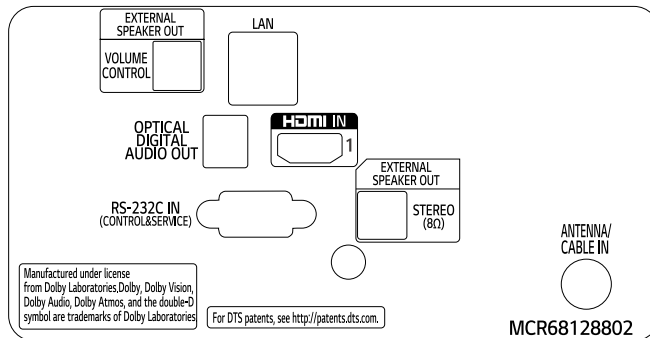

CONNECTIVITY

Commercial TV | UT640S Series

65" | 55" | 49" | 43"

* Dimensions & Jack Panels (Read/Side) may differ from the above image, so please contact LG sales team to verify before ordering.

* UT640S series basically have a two-pole stand, but it is able to detach the stand from the body, per service environment (can be used as a wall-mount unit).