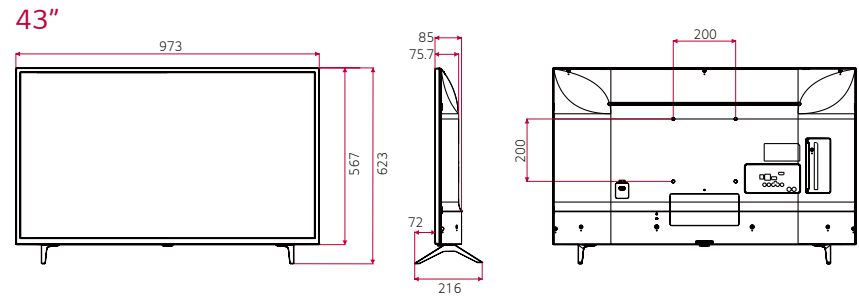

DIMENSION (unit: mm)

Commercial TV | UT640S Series

CONNECTIVITY

Commercial TV | UT640S Series

65" | 55" | 49" | 43"

* Dimensions & Jack Panels (Read/Side) may differ from the above image, so please contact LG sales team to verify before ordering.