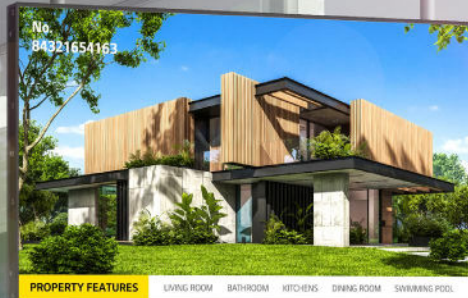

Real Estate

* All images in this datasheet are for illustrative purposes only.