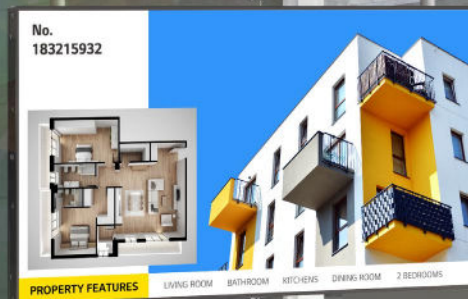

Real Estate

* All images in this datasheet are for illustrative purposes only.