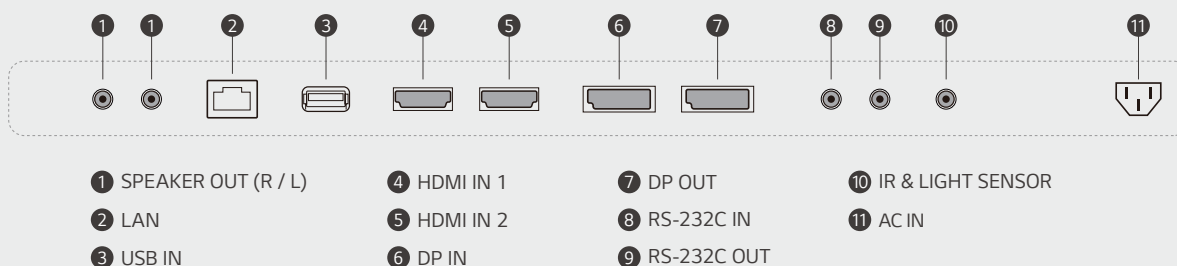

CONNECTIVITY

* Jack Panels may differ from the above image, so please contact LG sales team to verify before ordering.

- www.lg.com/global/business/information-display
- www.youtube.com/c/LGCommercialDisplay
- www.facebook.com/LGInformationDisplay
- www.linkedin.com/company/lginformationdisplay
- twitter.com/LG_ID_HQ

LG may make changes to specifications and product descriptions without notice. Copyright © 2022 LG Electronics Inc. All rights reserved. "LG Life's Good" is a registered trademark of LG Corp. The names of products and brands mentioned here may be the trademarks of their respective owners.