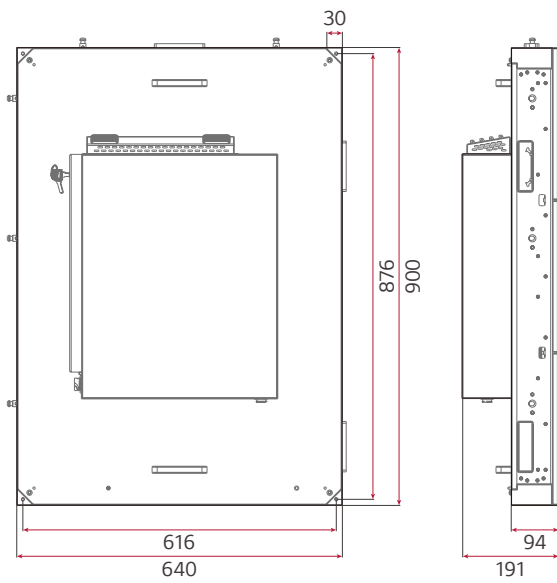

* Dolby, Dolby Atmos and the double-D symbol are registered trademarks of Dolby Laboratories.

SCREEN CONFIGURATION

4K Screen (176 Cabinets)

14 m × 7.2 m (101 sqm)

CABINET DIMENSION

Main Cabinet

Secondary Cabinet

SPECIFICATIONS

LAD033F

Pixel	Pitch (mm)	3.3
	LED Type	SMD
	Lifetime (Typical)	100,000 Hours
Cabinet	Modules (W × H, ea)	6 (2×3)
	Resolution (W × H, px)	192 × 270
	Material	Iron & Aluminum
	Dimension (W × H × D, mm)	Main : 640 × 900 × 94 (191 w/Back Cover) Secondary : 640 × 900 × 94 (124 w/Handle)
	Weight (kg)	Main Cabinet : 25 Secondary : 15
	Power Consumption Typical (watts, 48 nit)	Main : 90 Secondary : 52
	Power Consumption (watts, 300 nit)	N/A
	Service Access	Rear Only
Set	Pixels (W × H, Native)	4,224 × 2,160
	Resolution (W × H, Active Area)	4,096 × 2,160
	Pixel Density (px/SQM)	90,000
	Cabinets (W × H, ea)	176 (22 × 8)
	Dimension (W × H, mm)	14,080 × 7,200 (101 sqm)
	Weight (kg)	2,650
	Power Supply	AC100-240 V ~, 50/60 Hz
	Power Type	Built-in Power
	Power Consumption Typical (watts, 48 nit)	9,260
	Power Consumption (watts, 300 nit)	N/A
	Operation Temperature	0°C to 40°C
	Operation Humidity	10% to 80%
	Storage Temperature	-20°C to 60°C (-4°F to 140°F)
	Storage Humidity	5% to 85%
General	Frame (Video) Rate (Hz)	24, 25, 30, 48, 50, 60 @ 2D / 24 + 24 @ 3D
	Refresh Rate (@ 24 Hz)	3,072
	Brightness (nit, w/Calibration)	48 (DCI)
	Contrast Ratio	≥4000:1
	Color Space (Gamut)	DCI P3
	Viewing Angle (H × V)	120 × 120
	Bit Rate (Greyscale Depth)	16 bit
	Bit Rate (Color Processing / Color)	15 (45 / Total)
	Chromaticity Uniformity	White Uniformity : within ±0.015 x, ±0.015 y
	Color Temperature (White)	(x, y) = (0.314, 0.351) / DCI-P3 Theater
	Certification	DCI, CB, CE-LVD/EMC, FCC, ETL/UL, RoHS, REACH
	Cinema Server Compatibility	Dolby IMS3-L
	Interface	RJ45, HDMI (On IMS Server)