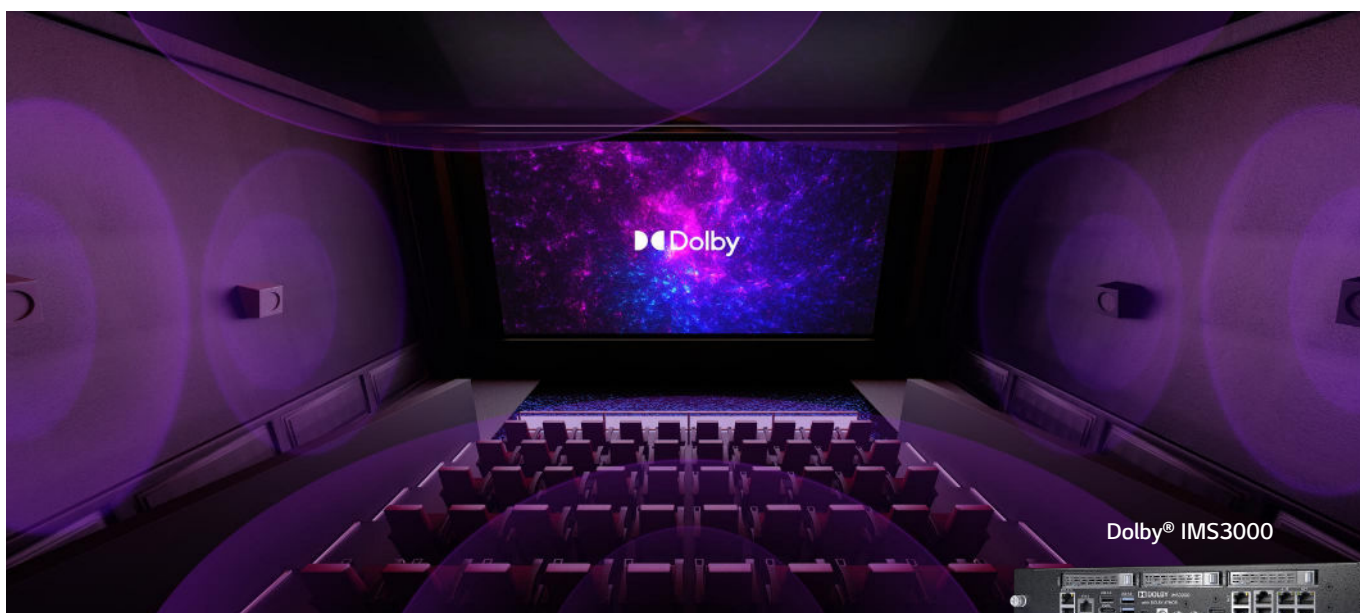

With its series of individual, self-emissive LEDs, the LED screen of LG Miraclass adds extra depth to the dark end of the spectrum. This results in distinctive and eye-catching contrast, taking the viewing experience to a whole new level.

Brightness Brings Detail to Life

Unlike standard projectors, which use a single light source, the LG Miraclass is made up of self-emissive LEDs working independently. The result is bright and brilliant picture quality, with no corner dimming or image distortion. From top to bottom, enjoy clear and consistent image representation.

Take Picture Quality to Another Dimension

3D imaging from LG Miraclass provides superior visuals. With consistent brightness and clarity from corner to corner of the screen, audiences can fully immerse themselves in the 3D viewing experience, wherever they sit.

* 3D active glasses (Volfoni, XpanD) are required.

Dolby-Compatible LED Screen

The new LG Miraclass can be quickly and seamlessly integrated into theaters, thanks to its compatibility with Dolby, a global leader in the entertainment industry. Dolby IMS supports stable and professional content operation, while the combination of Dolby Atmos sound and LG picture quality makes movies truly memorable.