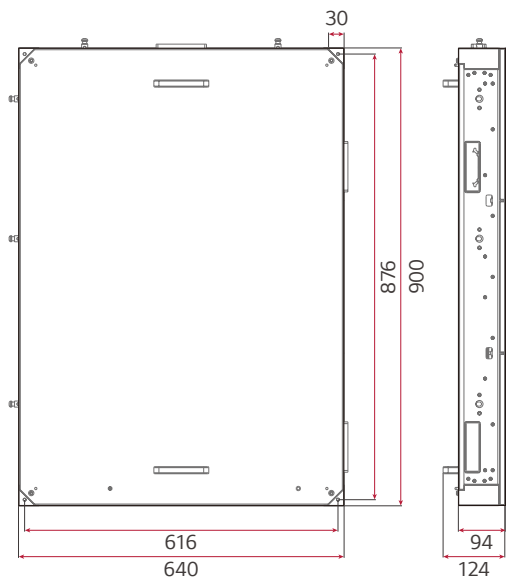

* Dolby, Dolby Atmos and the double-D symbol are registered trademarks of Dolby Laboratories.

SCREEN CONFIGURATION

4K Screen (176 Cabinets)

14 m × 7.2 m (101 sqm)

CABINET DIMENSION

Main Cabinet

Secondary Cabinet

SPECIFICATIONS

LAD033F

Pixel	Pitch (mm)	3.3
	LED Type	SMD
	Lifetime (Typical)	100,000 Hours
Cabinet	Modules (W × H, ea)	6 (2×3)
	Resolution (W × H, px)	192 × 270
	Material	Iron & Aluminum
	Dimension (W × H × D, mm)	Main : 640 × 900 × 94 (191 w/Back Cover) Secondary : 640 × 900 × 94 (124 w/Handle)
	Weight (kg)	Main Cabinet : 25 Secondary : 15
	Power Consumption Typical (watts, 48 nit)	Main : 90 Secondary : 52
	Power Consumption (watts, 300 nit)	N/A
	Service Access	Rear Only
Set	Pixels (W × H, Native)	4,224 × 2,160
	Resolution (W × H, Active Area)	4,096 × 2,160
	Pixel Density (px/SQM)	90,000
	Cabinets (W × H, ea)	176 (22 × 8)
	Dimension (W × H, mm)	14,080 × 7,200 (101 sqm)
	Weight (kg)	2,650
	Power Supply	AC100-240 V ~, 50/60 Hz
	Power Type	Built-in Power
	Power Consumption Typical (watts, 48 nit)	9,260
	Power Consumption (watts, 300 nit)	N/A
	Operation Temperature	0°C to 40°C
	Operation Humidity	10% to 80%
	Storage Temperature	-20°C to 60°C (-4°F to 140°F)
	Storage Humidity	5% to 85%
General	Frame (Video) Rate (Hz)	24, 25, 30, 48, 50, 60 @ 2D / 24 + 24 @ 3D
	Refresh Rate (@ 24 Hz)	3,072
	Brightness (nit, w/Calibration)	48 (DCI)
	Contrast Ratio	≥4000:1
	Color Space (Gamut)	DCI P3
	Viewing Angle (H × V)	120 × 120
	Bit Rate (Greyscale Depth)	16 bit
	Bit Rate (Color Processing / Color)	15 (45 / Total)
	Chromaticity Uniformity	White Uniformity : within ±0.015 x, ±0.015 y
	Color Temperature (White)	(x, y) = (0.314, 0.351) / DCI-P3 Theater
	Certification	DCI, CB, CE-LVD/EMC, FCC, ETL/UL, RoHS, REACH
	Cinema Server Compatibility	Dolby IMS3-L
	Interface	RJ45, HDMI (On IMS Server)