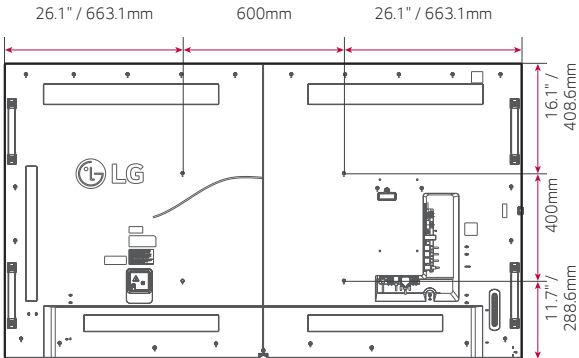

Wireless Access Point

The UH5F-H series operates as a virtual router which can be an wireless access point for mobile devices.

DIMENSIONS

98"

86"

75"

CONNECTIVITY

98"