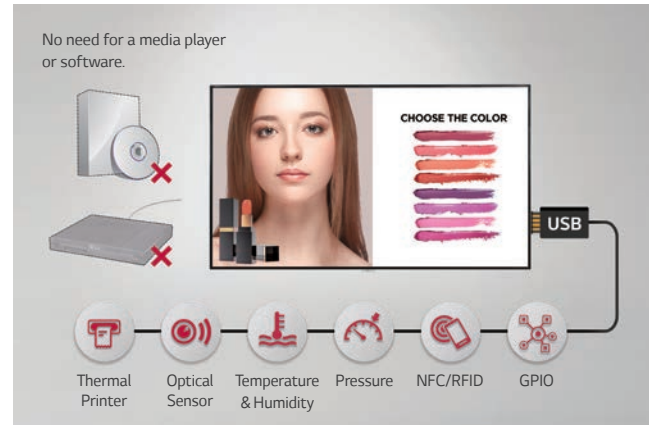

webOS SMART SIGNAGE PLATFORM

High-Performance with webOS

Built-in Quad Core System on Chip can execute several tasks at once while providing smooth content playback without the need for a media player. Also, LG webOS smart signage platform enhances user convenience with intuitive user interface and simple app development tools.

Various Sensor Applications

LG webOS smart signage platform supports connections with external sensors such as GPIO, NFC/RFID, temperature sensors, etc., via USB plug-in. There is no need to purchase additional software or media players for creating value-added solutions.