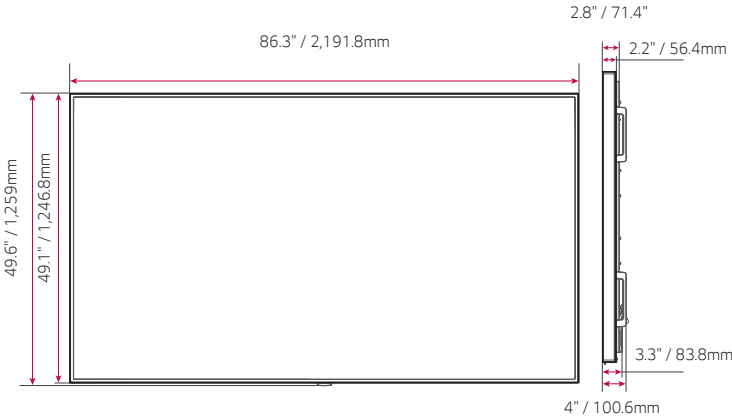

Wireless Access Point

The UH5F-H series operates as a virtual router which can be an wireless access point for mobile devices.

DIMENSIONS

98"

86"

75"

CONNECTIVITY

98"