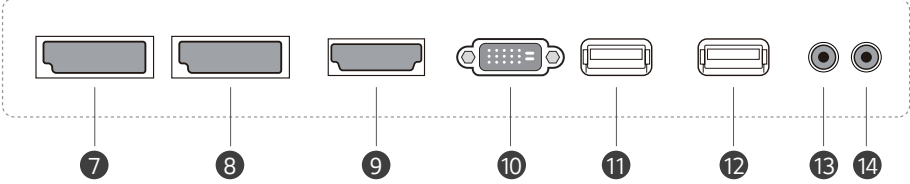

Picture-by=Picture (PBP) features multiple screens in a single display with up to 4 input sources while PIP (Picture-In-Picture) supports playing both a main screen and a subscreen at the same time with various layouts. This gives great flexibility to allocate space for each content source.

Wireless Access Point

The UH5F-H series operates as a virtual router which can be an wireless access point for mobile devices.

DIMENSIONS

98"

86"

75"

CONNECTIVITY

98"

Bottom

Side

86" / 75"

Bottom

Side

- 1 AUDIO IN
- 2 AUDIO OUT
- 3 LAN
- 4 HDMI IN 1
- 5 HDMI IN 2
- 6 IR / LIGHT SENSOR
- 7 DP IN
- 8 DP OUT
- 9 HDMI IN 3
- 10 DVI - D IN
- 11 USB IN 1
- 12 USB IN 2
- 13 RS-232C IN
- 14 RS-232C OUT