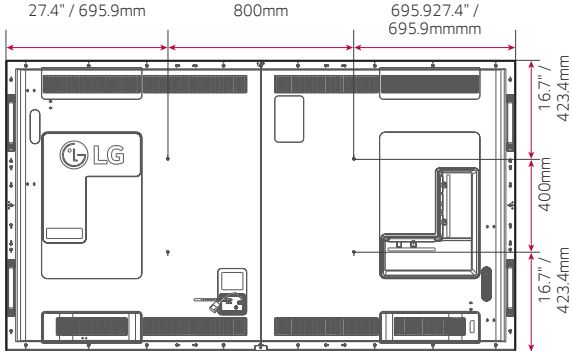

Wireless Access Point

The UH5F-H series operates as a virtual router which can be an wireless access point for mobile devices.

DIMENSIONS

98"

86"

75"

CONNECTIVITY

98"