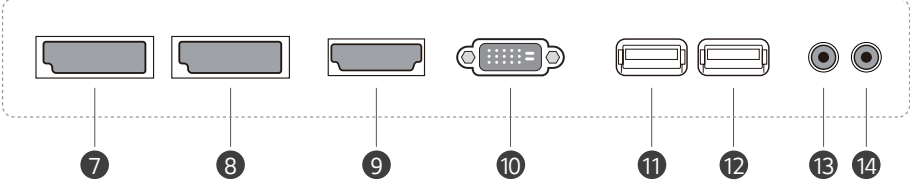

Wireless Access Point

The UH5F-H series operates as a virtual router which can be an wireless access point for mobile devices.

DIMENSIONS

98"

86"

75"

CONNECTIVITY

98"

Bottom

Side

86" / 75"

Bottom

Side

- 1 AUDIO IN
- 2 AUDIO OUT
- 3 LAN
- 4 HDMI IN 1
- 5 HDMI IN 2
- 6 IR / LIGHT SENSOR
- 7 DP IN
- 8 DP OUT
- 9 HDMI IN 3
- 10 DVI - D IN
- 11 USB IN 1
- 12 USB IN 2
- 13 RS-232C IN
- 14 RS-232C OUT