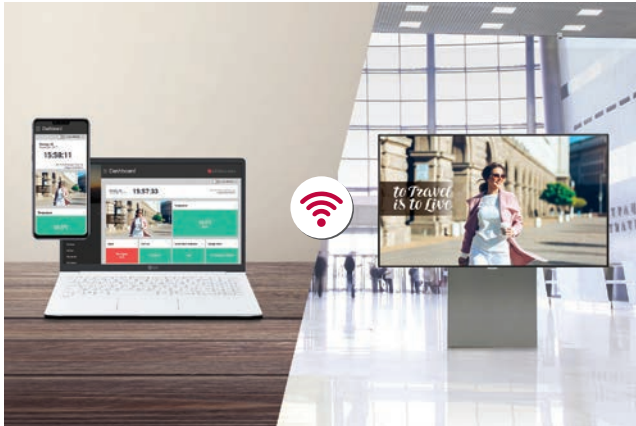

Various Sensor Applications

LG webOS smart signage platform supports connections with external sensors such as GPIO, NFC/RFID, temperature sensors, etc., via USB plug-in. There is no need to purchase additional software or media players for creating value-added solutions.

Compatible with Video Conference System

The UH5F-H series is compatible with Cisco systems using an HDMI cable connection. This offers powerful and integrated control for a smarter video conference, virtually eliminating wasted time setting up the picture quality or changing inputs for incoming calls.

EASY MANAGEMENT

Real-time Monitoring & Control

Through the Control Manager, the embedded web monitoring solution, you can control and monitor the status of multiple UH5F-H series displays in different locations in real-time. It is available on internet connected devices, allowing you to flexibly and rapidly respond to emergency situations anywhere.