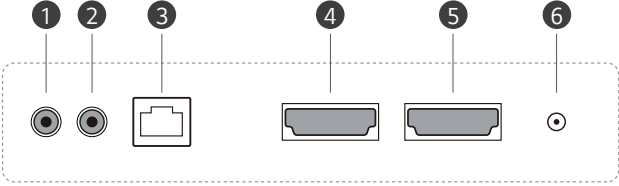

Picture-by=Picture (PBP) features multiple screens in a single display with up to 4 input sources while PIP (Picture-In-Picture) supports playing both a main screen and a subscreen at the same time with various layouts. This gives great flexibility to allocate space for each content source.

Wireless Access Point

The UH5F-H series operates as a virtual router which can be an wireless access point for mobile devices.

DIMENSIONS

98"

86"

75"

CONNECTIVITY

98"

Bottom

Side

86" / 75"

Bottom

Side

- 1 AUDIO IN
- 2 AUDIO OUT
- 3 LAN
- 4 HDMI IN 1
- 5 HDMI IN 2
- 6 IR / LIGHT SENSOR
- 7 DP IN
- 8 DP OUT
- 9 HDMI IN 3
- 10 DVI - D IN
- 11 USB IN 1
- 12 USB IN 2
- 13 RS-232C IN
- 14 RS-232C OUT