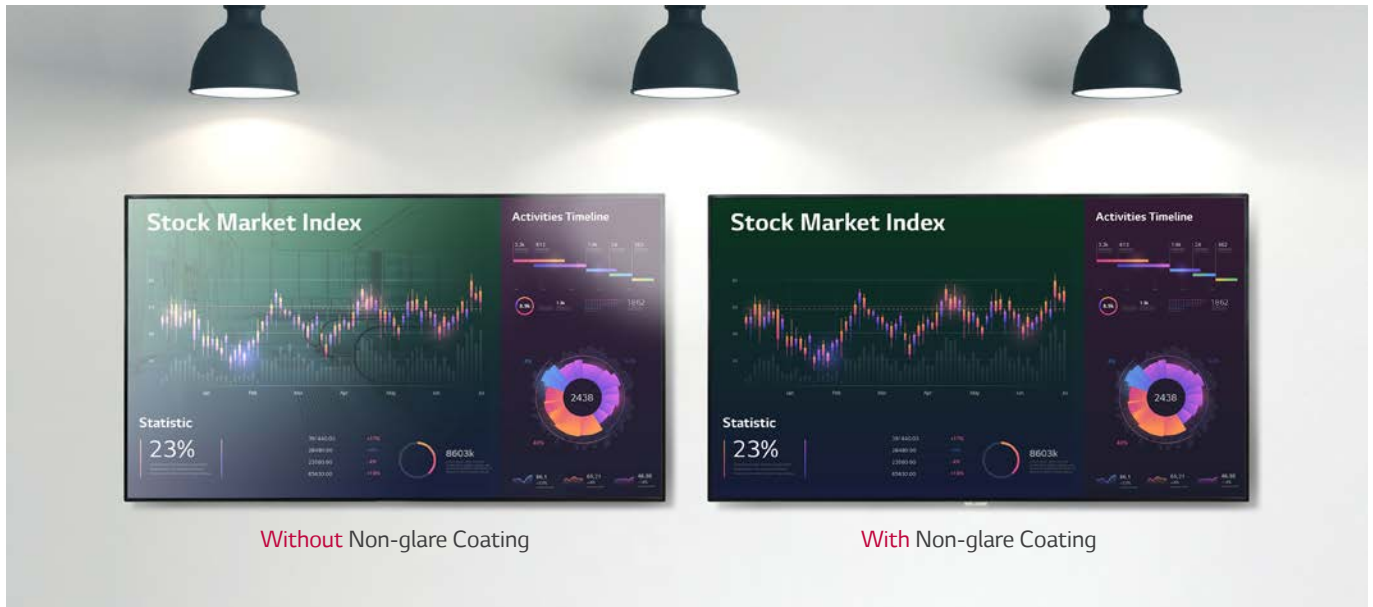

* All images are for illustrative purposes only

UHD Signage 98/86/75" UH5F-H

LG UHD Large Screen Signage

Large Screen Size

Clear View with Non-glare Coating

Superb Picture Quality

webOS Smart Platform

Meeting Room Solution

Easy Management

SUPERB PICTURE QUALITY

Clear View with Non-glare Coating

Viewers can be annoyed by unnecessary reflections when watching a screen under brightly lit conditions. The UH5F-H series has resolved such inconveniences by increasing the level of haze, which enhances visibility and text readability.

ULTRA HD Resolution

With the resolution that is 4 times higher than FHD, it makes the color and details of the contents more vivid and realistic. In addition, the wide viewing angle applied with an IPS panel, provides vivid, clear contents viewable even at wide angles.