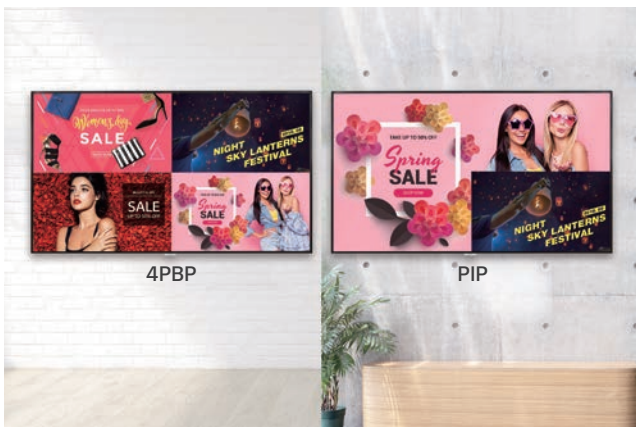

USER CONVENIENCE

Multiscreen Feature with PBP / PIP

Picture-by=Picture (PBP) features multiple screens in a single display with up to 4 input sources while PIP (Picture-In-Picture) supports playing both a main screen and a subscreen at the same time with various layouts. This gives great flexibility to allocate space for each content source.