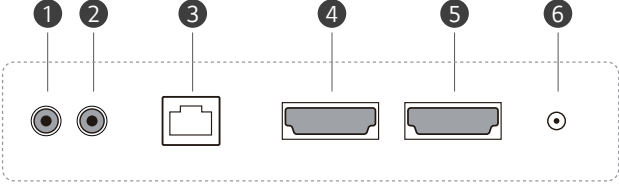

Wireless Access Point

The UH5F-H series operates as a virtual router which can be an wireless access point for mobile devices.

DIMENSIONS

98"

86"

75"

CONNECTIVITY

98"

Bottom

Side

86" / 75"

Bottom

Side

- 1 AUDIO IN
- 2 AUDIO OUT
- 3 LAN
- 4 HDMI IN 1
- 5 HDMI IN 2
- 6 IR / LIGHT SENSOR
- 7 DP IN
- 8 DP OUT
- 9 HDMI IN 3
- 10 DVI - D IN
- 11 USB IN 1
- 12 USB IN 2
- 13 RS-232C IN
- 14 RS-232C OUT