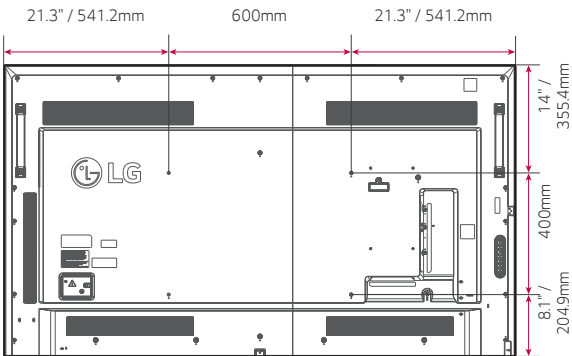

Wireless Access Point

The UH5F-H series operates as a virtual router which can be an wireless access point for mobile devices.

DIMENSIONS

98"

86"

75"

CONNECTIVITY

98"