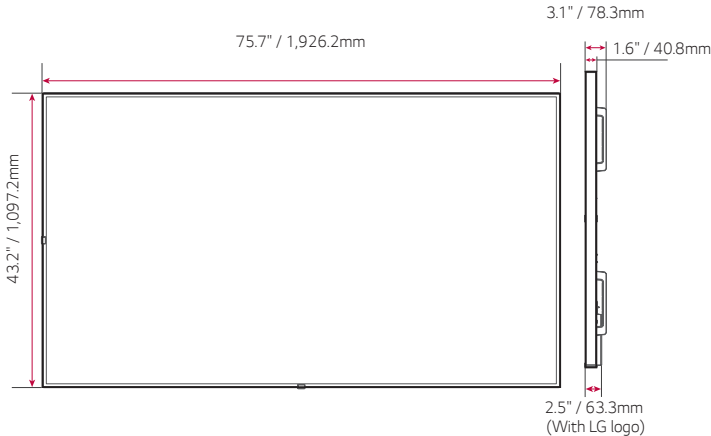

Wireless Access Point

The UH5F-H series operates as a virtual router which can be an wireless access point for mobile devices.

DIMENSIONS

98"

86"

75"

CONNECTIVITY

98"