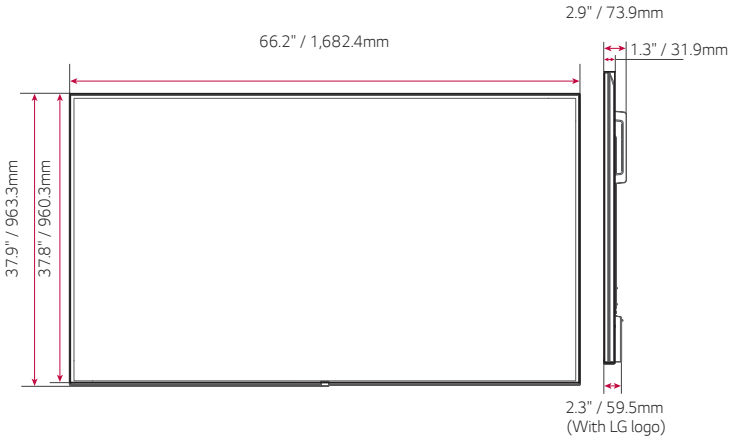

Wireless Access Point

The UH5F-H series operates as a virtual router which can be an wireless access point for mobile devices.

DIMENSIONS

98"

86"

75"

CONNECTIVITY

98"