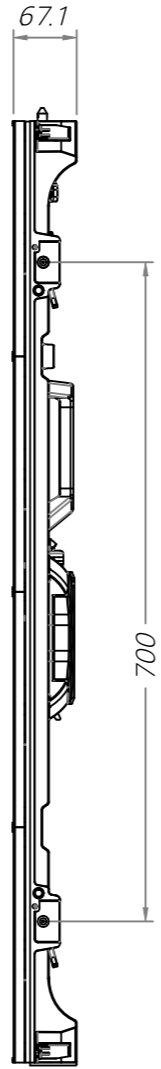

■ LSBC0xx-GD  
 - SIZE : W500mm xW1000mm

PROJECT TITLE

LED Screen

NOTE

1. This drawing is only for reference.
2. Specifications subject to change without notice.

△		
△		
△		
△		
△		
△		
△		
△		
△		
△		

REVISIONS DATE

DRAWN BY

DESIGNED BY

CHECKED BY

APPROVED BY

DRAWING TITLE  
 Cabinet Elevation  
 LSBC0xx-GD

MATERIAL

SCALE 1 / 8

DATE 2021. 04. .30.

SHEET NO. 001 REV.

A3(420x597mm 2裱)