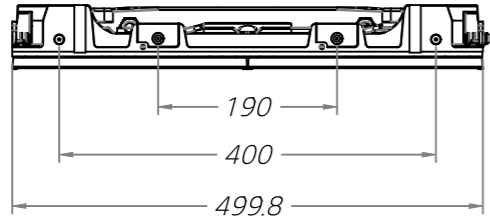

■ LSBC0xx-GD  
 - SIZE : W500mm xW1000mm

PROJECT TITLE

LED Screen

NOTE

1. This drawing is only for reference.
2. Specifications subject to change without notice.

△		
△		
△		
△		
△		
△		
△		
△		
△		
△		

REVISIONS DATE

DRAWN BY

DESIGNED BY

CHECKED BY

APPROVED BY

DRAWING TITLE  
 Cabinet Elevation  
 LSBC0xx-GD

MATERIAL

SCALE 1 / 8

DATE 2021. 04. .30.

SHEET NO. 001 REV.

A3(420x597mm 2裱)