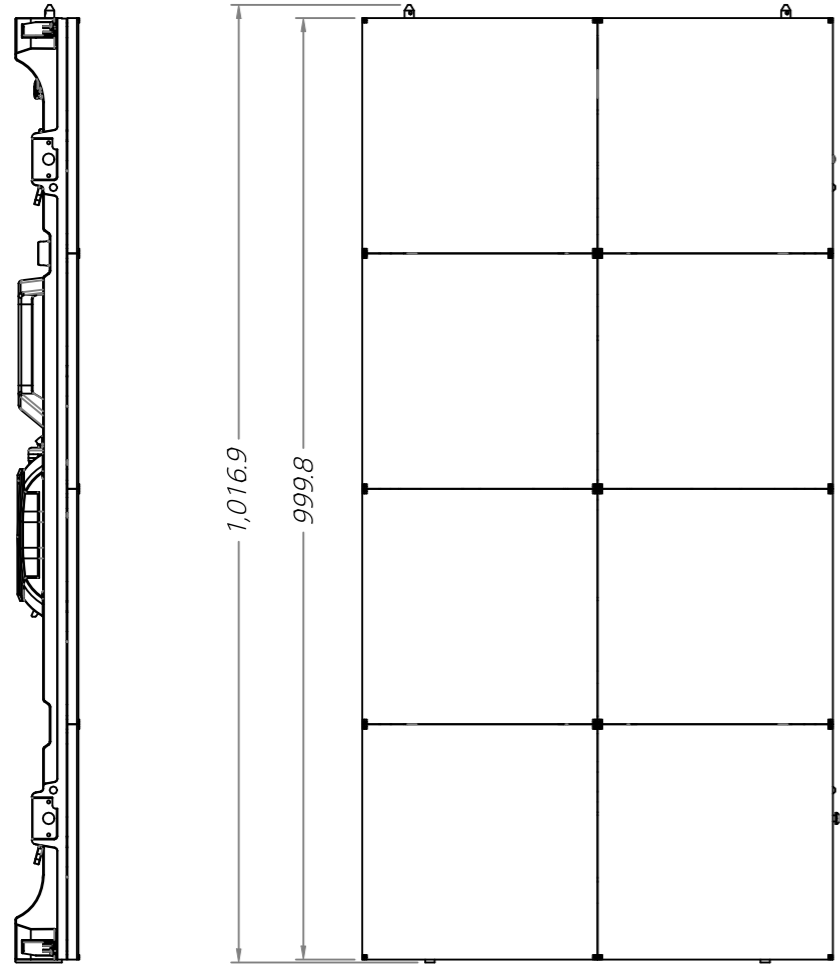

■ LSBC0xx-GD  
 - SIZE : W500mm xW1000mm

PROJECT TITLE

LED Screen

NOTE

1. This drawing is only for reference.
2. Specifications subject to change without notice.

△		
△		
△		
△		
△		
△		
△		
△		
△		
△		

REVISIONS DATE

DRAWN BY

DESIGNED BY

CHECKED BY

APPROVED BY

DRAWING TITLE  
 Cabinet Elevation  
 LSBC0xx-GD

MATERIAL

SCALE 1 / 8

DATE 2021. 04. .30.

SHEET NO. 001 REV.

A3(420x597mm 2裱)