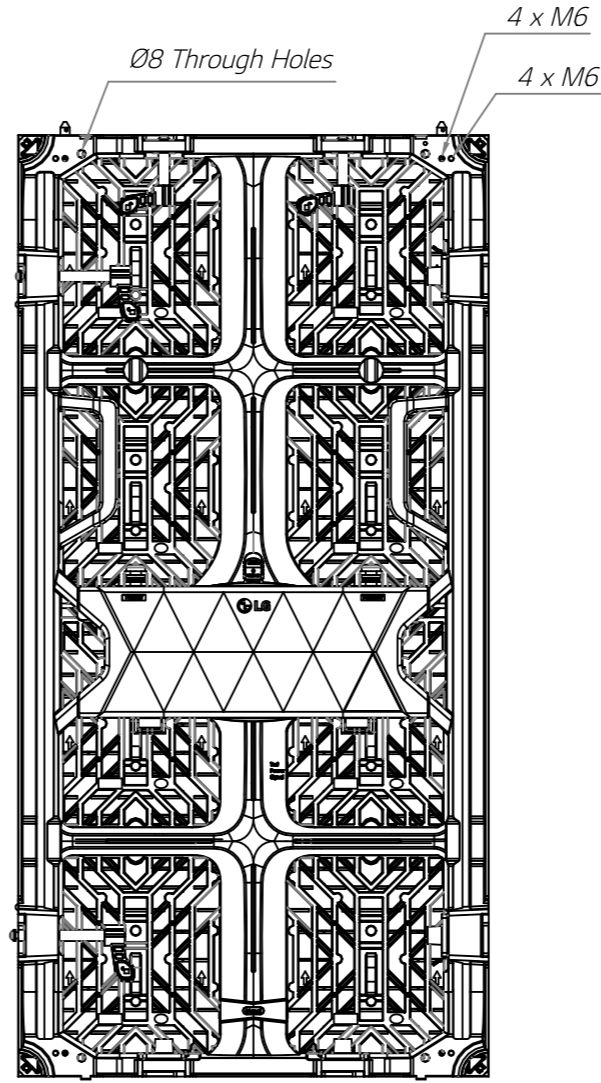

■ LSBC0xx-GD  
 - SIZE : W500mm xW1000mm

PROJECT TITLE

LED Screen

NOTE

1. This drawing is only for reference.
2. Specifications subject to change without notice.

△		
△		
△		
△		
△		
△		
△		
△		
△		
△		

REVISIONS DATE

DRAWN BY

DESIGNED BY

CHECKED BY

APPROVED BY

DRAWING TITLE  
 Cabinet Elevation  
 LSBC0xx-GD

MATERIAL

SCALE 1 / 8

DATE 2021. 04. .30.

SHEET NO. 001 REV.

A3(420x597mm 2裱)