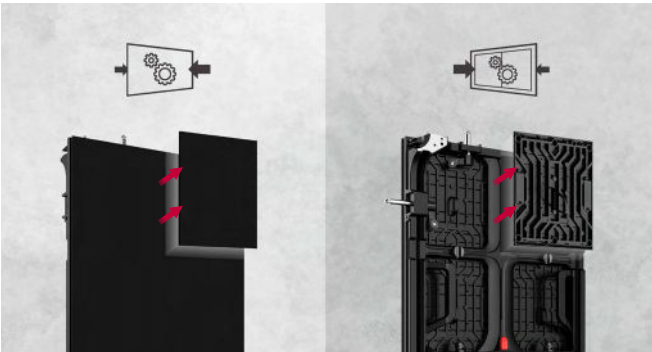

High Visibility Under the Sunlight

With a great brightness of 3,500nit, LWBC clearly deliver contents and attract public attention, which is the ultimate display for outdoor visibility.

Conventional

90° Corner Option Applied

90° Corner Design Available

If you add 90° corner option, the LWBC series fits naturally into the space and delivers smooth & flawless content to customers.

Front or Rear Installation & Maintenance

Easy access to front or rear cabinet for maintenance.