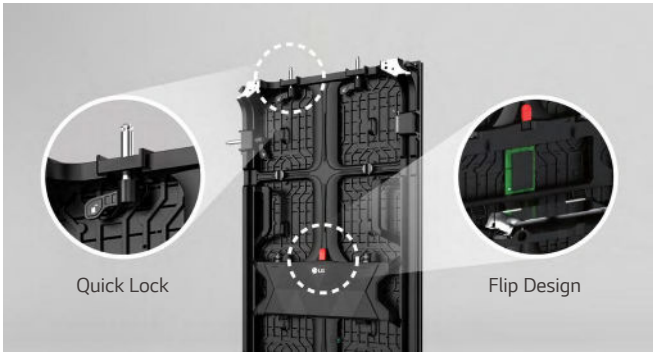

High Visibility Under the Sunlight

With a great brightness of 3,500nit, LWBC clearly deliver contents and attract public attention, which is the ultimate display for outdoor visibility.

Conventional

90° Corner Option Applied

Quick Lock & Flip Design

Easy installation with quick lock system and maintains an outstanding alignment. Also the flip design makes easy repair and replace of integrated power system and reception card.