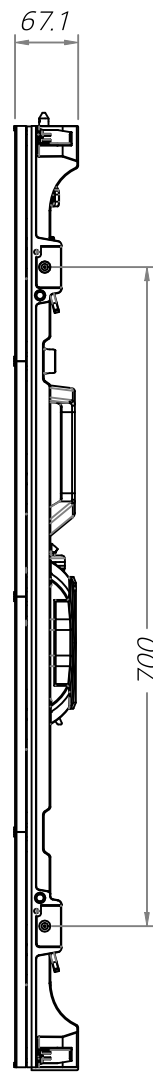

■ LWBC0xx-GD
 - SIZE : W500mm xW1000mm

PROJECT TITLE

LED Screen

NOTE

1. This drawing is only for reference.
2. Specifications subject to change without notice.

△		
△		
△		
△		
△		
△		
△		
△		

REVISIONS DATE

DRAWN BY

DESIGNED BY

CHECKED BY

APPROVED BY

DRAWING TITLE
 Cabinet Elevation
 LWBC0xx-GD

MATERIAL

SCALE 1 / 8

DATE 2021. 08. 25.

SHEET NO. 001 REV. A

A3/42(0x27mm x2mm)

■ LWBC0xx-GD - Back Cover

PROJECT TITLE

LED Screen

NOTE

1. This drawing is only for reference.
2. Specifications subject to change without notice.

△		
△		
△		
△		
△		
△		
△		
△		
△		
△		

SCALE 1 / 8

DATE 2021. 08. 25.

SHEET NO. 002 REV. A

A3/42(0x27mm x2mm)