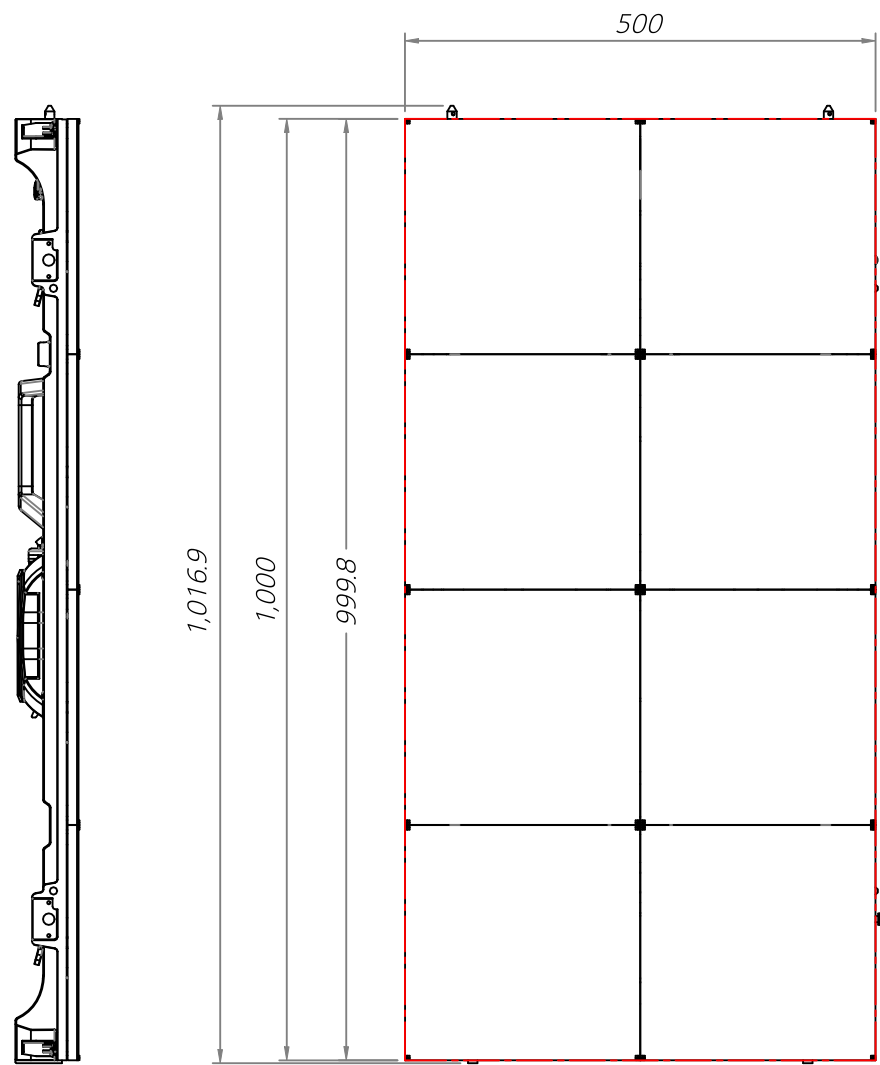

■ LWBC0xx-GD
 - SIZE : W500mm xW1000mm

PROJECT TITLE

LED Screen

NOTE

1. This drawing is only for reference.
2. Specifications subject to change without notice.

△		
△		
△		
△		
△		
△		
△		
△		

REVISIONS DATE

DRAWN BY

DESIGNED BY

CHECKED BY

APPROVED BY

DRAWING TITLE
 Cabinet Elevation
 LWBC0xx-GD

MATERIAL

SCALE 1 / 8

DATE 2021. 08. 25.

SHEET NO. 001 REV. A

A3/42(0x27mm x2mm)

■ LWBC0xx-GD - Back Cover

PROJECT TITLE

LED Screen

NOTE

1. This drawing is only for reference.
2. Specifications subject to change without notice.

△		
△		
△		
△		
△		
△		
△		
△		
△		
△		

SCALE 1 / 8

DATE 2021. 08. 25.

SHEET NO. 002 REV. A

A3/42(0x27mm x2mm)