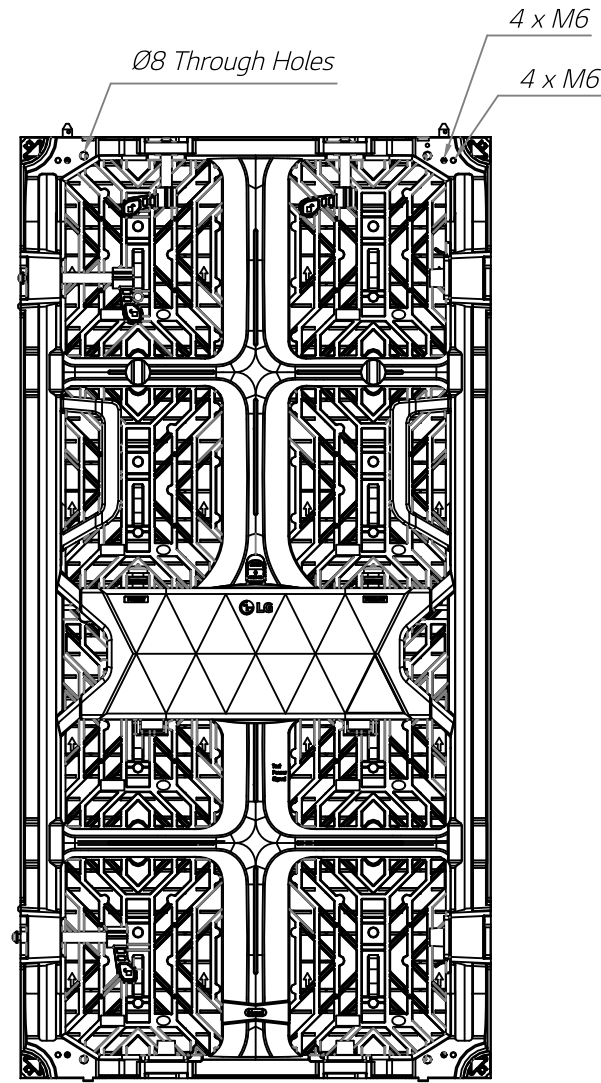

■ LWBC0xx-GD
 - SIZE : W500mm xW1000mm

PROJECT TITLE

LED Screen

NOTE

1. This drawing is only for reference.
2. Specifications subject to change without notice.

△		
△		
△		
△		
△		
△		
△		
△		

REVISIONS DATE

DRAWN BY

DESIGNED BY

CHECKED BY

APPROVED BY

DRAWING TITLE
 Cabinet Elevation
 LWBC0xx-GD

MATERIAL

SCALE 1 / 8

DATE 2021. 08. 25.

SHEET NO. 001 REV. A

A3/42(0x27mm x2mm)

■ LWBC0xx-GD - Back Cover

PROJECT TITLE

LED Screen

NOTE

1. This drawing is only for reference.
2. Specifications subject to change without notice.

△		
△		
△		
△		
△		
△		
△		
△		
△		
△		

SCALE 1 / 8

DATE 2021. 08. 25.

SHEET NO. 002 REV. A

A3/42(0x27mm x2mm)