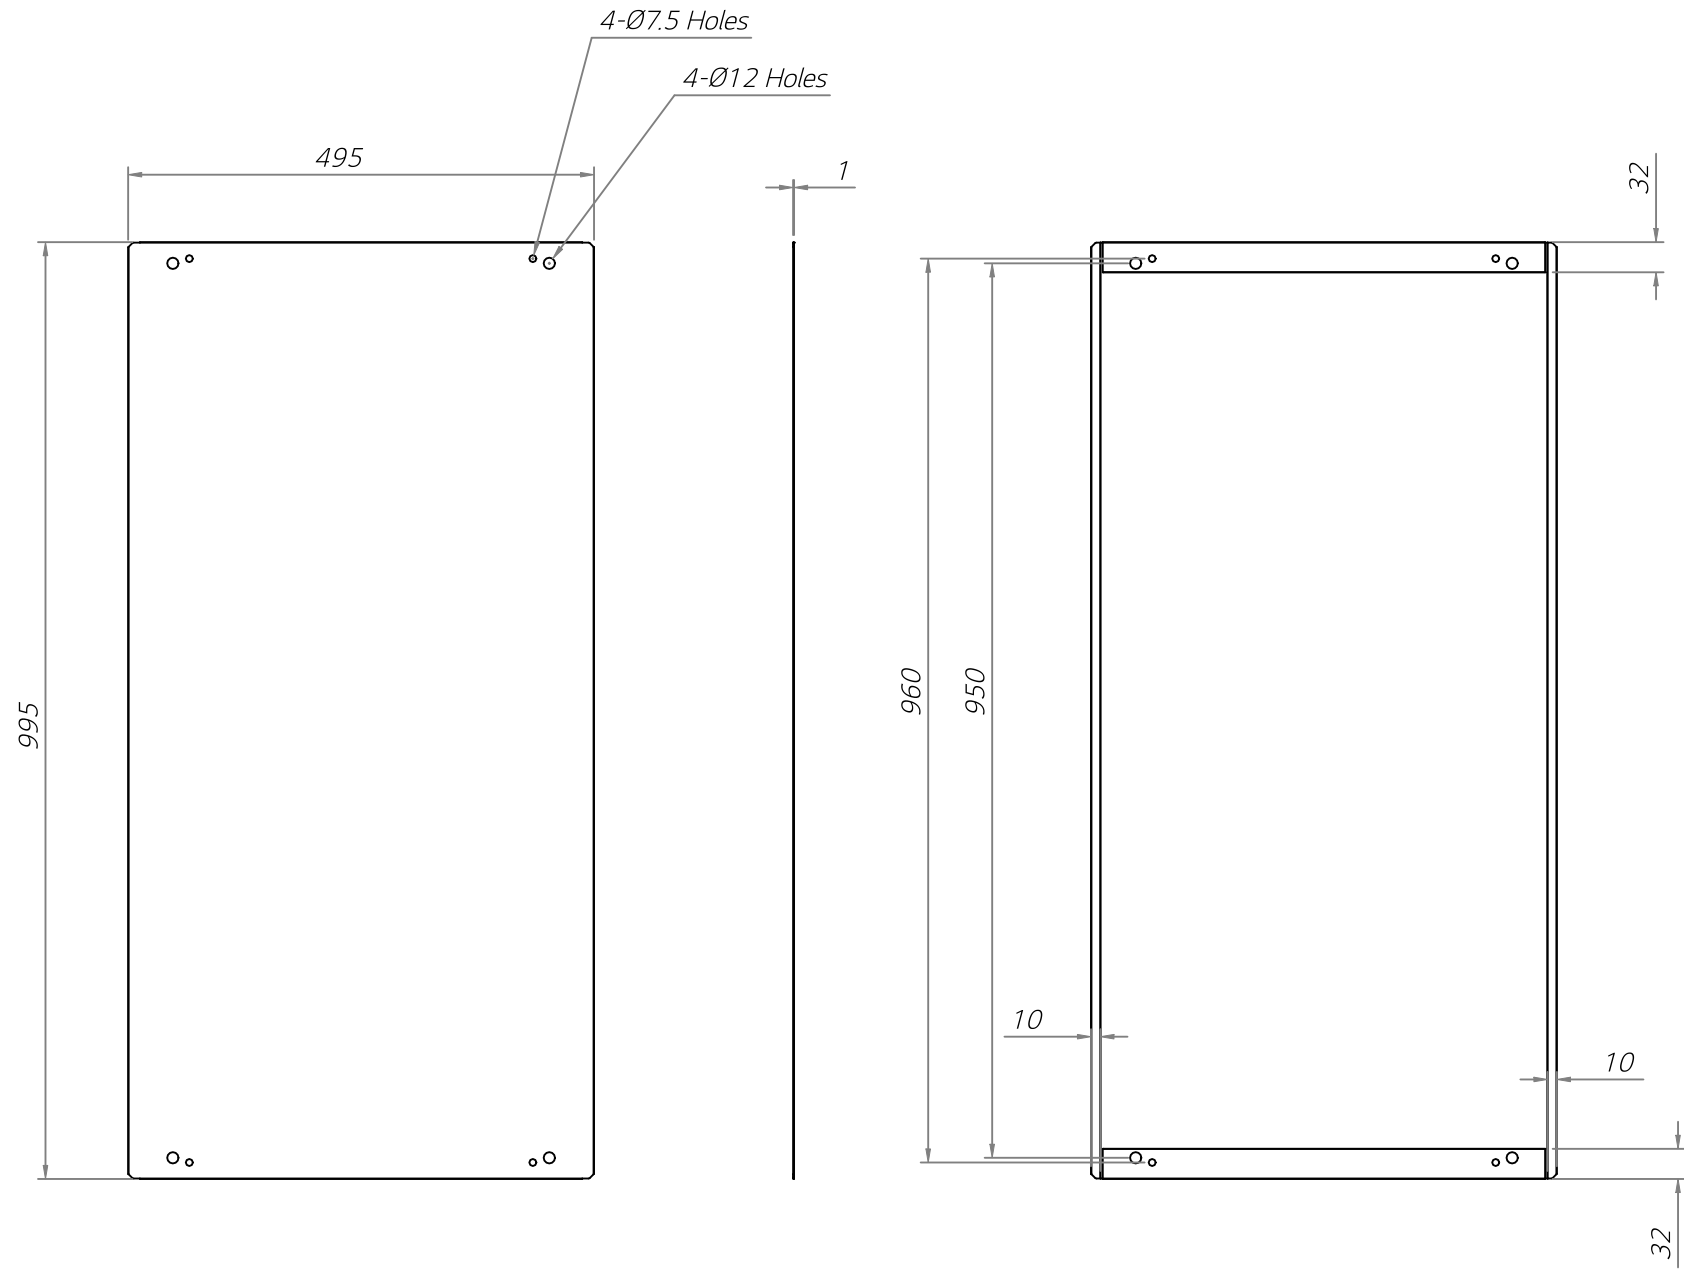

■ LWBC0xx-GD
 - SIZE : W500mm xW1000mm

PROJECT TITLE

LED Screen

NOTE

1. This drawing is only for reference.
2. Specifications subject to change without notice.

△		
△		
△		
△		
△		
△		
△		
△		

REVISIONS DATE

SHEET NO. 001 REV. A

A3/42(0x27mm x2mm)

■ LWBC0xx-GD - Back Cover

PROJECT TITLE

LED Screen

NOTE

1. This drawing is only for reference.
2. Specifications subject to change without notice.

△		
△		
△		
△		
△		
△		
△		
△		
△		
△		

REVISIONS DATE

DRAWN BY

DESIGNED BY

CHECKED BY

APPROVED BY

DRAWING TITLE

Cabinet Elevation
LWBC0xx-GD

MATERIAL

SCALE 1 / 8

DATE 2021. 08. 25.

SHEET NO. 002 REV. A

A3/42(0x27mm x2mm)