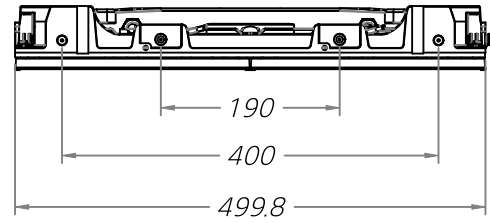

■ LWBC0xx-GD
 - SIZE : W500mm xW1000mm

PROJECT TITLE

LED Screen

NOTE

1. This drawing is only for reference.
2. Specifications subject to change without notice.

△		
△		
△		
△		
△		
△		
△		
△		

REVISIONS DATE

DRAWN BY

DESIGNED BY

CHECKED BY

APPROVED BY

DRAWING TITLE
 Cabinet Elevation
 LWBC0xx-GD

MATERIAL

SCALE 1 / 8

DATE 2021. 08. 25.