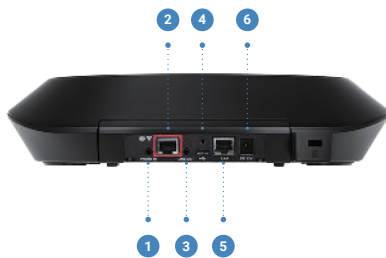

Mặt sau Speakerphone

- 1 Phone in DC
- 2 Daisy-chain up to 3 speakerphones or 4 microphones
- 3 Line out
- 4 Micro USB 2.0
- 5 LAN for IP remote access
- 6 DC 12V