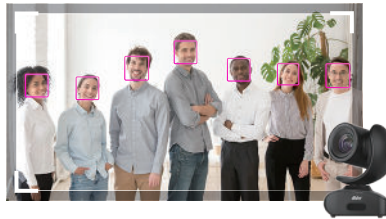

AVer SmartFrame Gets Your Meetings Started Fast

The VC540 delivers the efficiency of AVer SmartFrame to your meeting room. SmartFrame maximizes the viewable field with an auto-framing solution that quickly and effortlessly puts everyone in your meeting into frame.