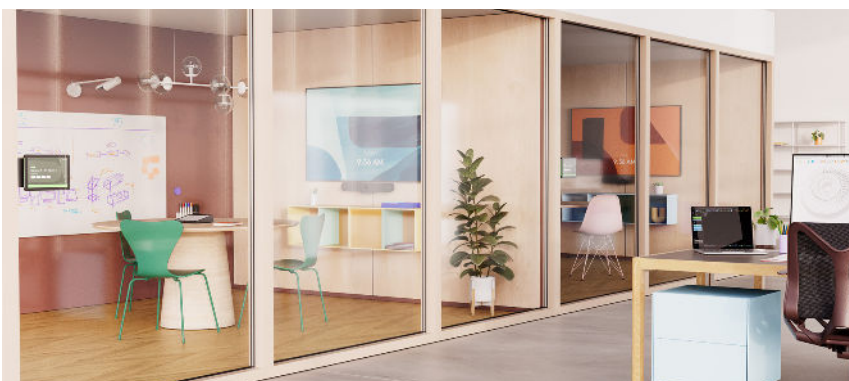

DATASHEET

RALLY BAR HUDDLE

VIDEO ENABLE HUDDLE AND SMALL ROOMS. ALL-IN-ONE VIDEO CONFERENCING AT THE TOUCH OF A BUTTON.

ALL-IN-ONE VIDEO BAR FOR HUDDLE AND SMALL ROOMS

Designed to deliver video meetings with ease, Rally Bar Huddle is quick to set up in person or remotely, simple to manage, and easy to integrate with your existing video conferencing solutions through CollabOS.

Rally Bar Huddle works with most platforms you use to connect hybrid teams, ensuring an effortless experience from the home to the office, and everywhere in between.

Combine Rally Bar Huddle with Tap IP and Tap Scheduler to make it easy to schedule, join, and participate in video meetings.

Rally Bar Huddle works with most platforms you use to connect hybrid teams, ensuring an effortless experience from the home to the office, and everywhere in between.

QUICK TO SET UP, EASY TO MANAGE

Designed to deliver video meetings with ease, Rally Bar Huddle is quick to set up, simple to manage, and easy to integrate with Tap IP through CollabOS. Plus, use the included Multi Mount to mount Rally Bar Huddle one of three ways; on the wall, on the table, or above the display.

Plus, use Rally Bar Huddle as a meeting room appliance, in USB mode connected to a meeting room PC, or connect via laptop.

PC

APPLIANCE

BYOD

DIMENSIONS	SYSTEM REQUIREMENTS	PACKAGE CONTENTS	WARRANTY INFORMATION
Width: 549.6 mm (21.6 in) Height: 78.9 mm (3.1 in) Depth: 76.0 mm (3.0 in) Weight: 3.9 lbs (1.8 kg)	Internet Connection: Wired or wireless USB Mode: Windows® 11, Windows 10, the two most recent versions of macOS Appliance Mode: Room solution software license (not included)	Rally Bar Huddle Multi-Mount Power supply AC power cord HDMI cable USB cable	Standard: 2-year limited hardware warranty included. Extended: Additional one-year and three-year extended warranties available at the time of hardware purchase. Contact your reseller for availability.