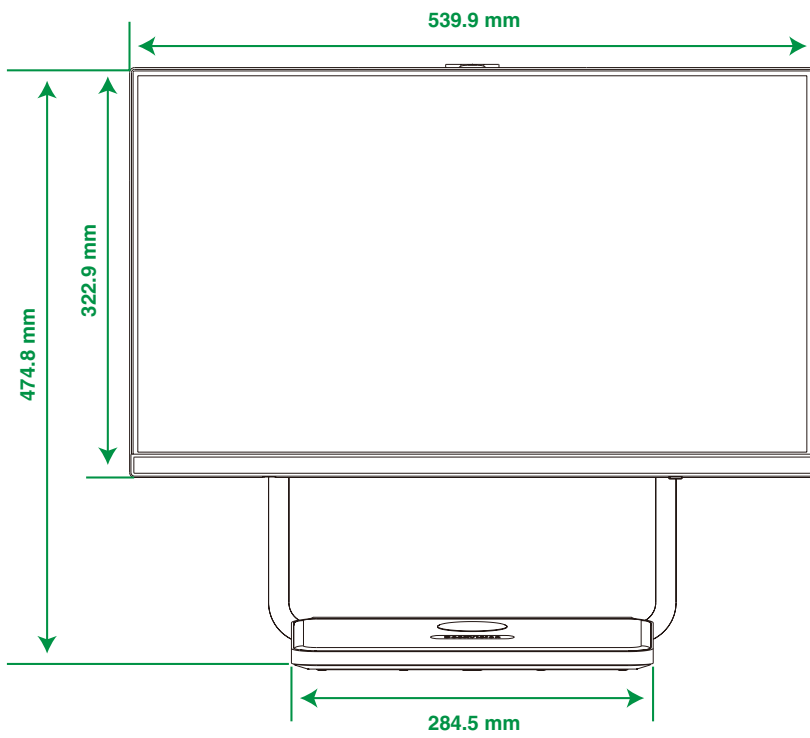

Screen

- Dimensions: 23.8 inch
- Resolution: 1920 x 1080
- Refresh Rate: 60 Hz
- Color Depth: 8 bit
- Contrast Ratio: 1000:1
- Viewing Angle:
 - Horizontal: 178°
 - Pitch: 178°
- Multi-touch: 10 points

Camera

- 4K Camera
- Camera FOV: 83°
- Video Specifications: Up to 1080p30 Video Call
- Privacy Protection: Automatically lifted or manually controlled lift

Audio

- Microphone Type: Built-in Dual Microphones
- Intelligent Noise Cancellation Technology
- Speaker: Built-in Stereo Speakers
- Speaker Power: 2*3W
- Speaker frequency response: 100MHZ-16KHZ

- 1 x HDMI in port
- 1 x USB-C 3.0 upstream DP-IN port: provide PD up to 45 w
- 1 x USB-C 3.0 downstream port, connect to peripherals. Only applicable for PCs connected to the USB-C upstream port.
- 2 x USB-A 3.0 downstream port, connect to peripherals.
- 1x USB-A 2.0 downstream port, connect to headphones.
- 1 x DC 19V port
- 1 x Internet (RJ-45) port
- Qi Wireless Charging
- Buttons: Power, Volume, Mute, Camera on/off, Switch Mode, Teams Button

Other Physical Features

- N.W/CTN: 7.904 kg
- G.W/CTN: 9.346 kg
- Carton Meas (mm): 622*375*197
- Dimension (W.D.H)(mm):540*219*478
- Power consumption: 19w
- Operating temperature: 0-40°C
- Operating humidity: 10-90%
- Storage temperature: -30-70°C