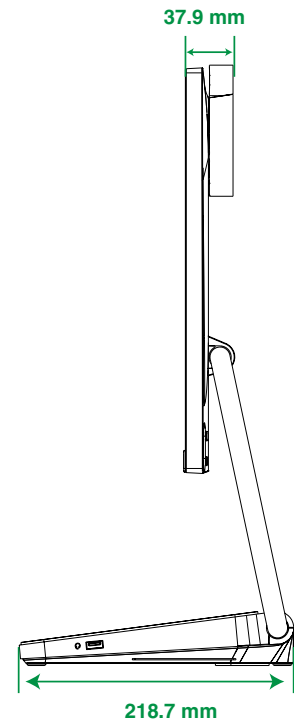

Screen

- Dimensions: 23.8 inch
- Resolution: 1920 x 1080
- Refresh Rate: 60 Hz
- Color Depth: 8 bit
- Contrast Ratio: 1000:1
- Viewing Angle:
 - Horizontal: 178°
 - Pitch: 178°
- Multi-touch: 10 points

Other Physical Features

- N.W/CTN: 7.904 kg
- G.W/CTN: 9.346 kg
- Carton Meas (mm): 622*375*197
- Dimension (W.D.H)(mm):540*219*478
- Power consumption: 19w
- Operating temperature: 0-40°C
- Operating humidity: 10-90%
- Storage temperature: -30-70°C