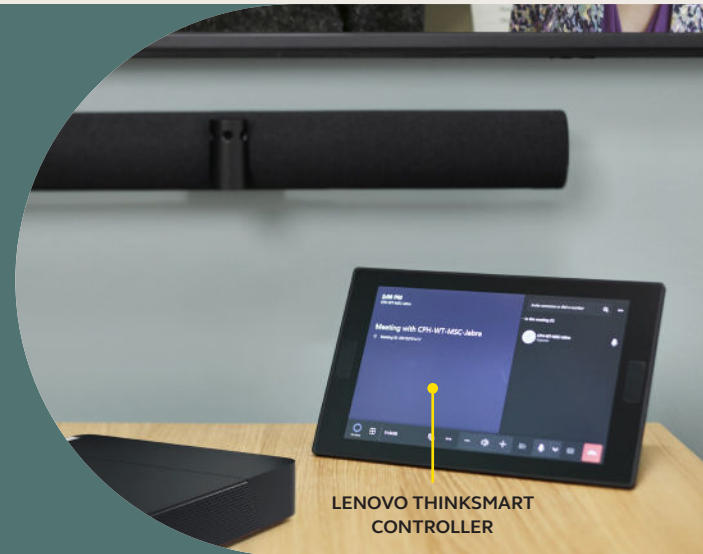

## Live Whiteboard Streaming

Seamlessly brings your whiteboard content to life, displaying both whiteboard content and meeting participants simultaneously.

## Lenovo ThinkSmart Core and Controller

The included Lenovo ThinkSmart Core is certified for and preloaded with Microsoft Teams Rooms or Zoom Rooms so teams can connect, share, and collaborate seamlessly and securely from wherever they may be working.

Start and manage meetings with ease thanks to its 10.1" HD anti-glare, anti-smudge touch controller.

LENOVO THINKSMART CONTROLLER