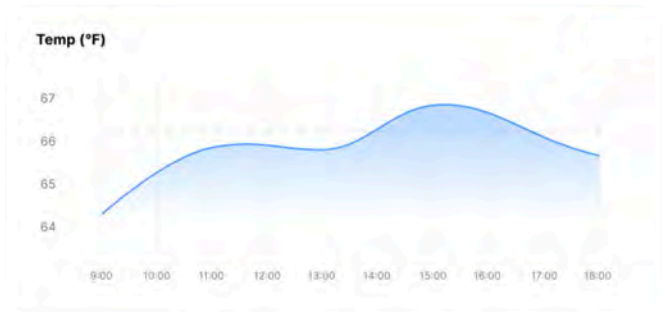

Safer meeting rooms.

Thanks to Neat Sense, Neat Bar enables companies to offer significant health benefits to their employees, which in today's new normal of having to take ever-increasing protective measures against COVID-19 can be a huge relief. Neat Sense helps you control and monitor air quality, humidity (healthy indoor humidity levels are between 30-50%), CO2 and organic chemical levels in the room – scents, odors, etc. Also, whether or not there are people in a room and if so, how many. That way, you can be sure of maintaining safe social distancing at all times. And because Neat Bar Pro automatically frames people, it doesn't matter how few are in a room and how far apart they are, you'll still get to see and hear them perfectly well.