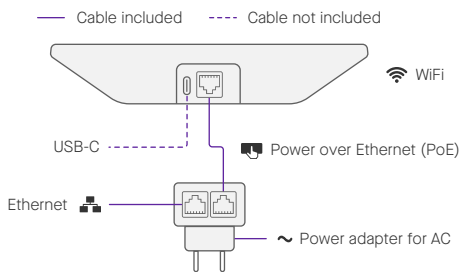

## Simple set-up.

Neat Pad ships with a wall and side mount, so it's easy for anyone to install and set up. Use the wall mount to fix Neat Pad to your meeting room wall as a controller or outside your meeting room as a scheduling display. With the side mount, you can secure Neat Pad to the edge of your doorframe or mullion. Thanks to just one Power over Ethernet cable, Neat Pad is always alert and set to go.

Tap “Start” for a seamless joining experience from any Zoom Room.

Add a scheduler to show meeting events from outside any meeting room.

## Neat Pad

- 8-inch (diagonal) touch screen
- Anti-glare, anti-smudge coating
- Side LED Indicators
- 2 microphones\*
- Wall mount & side mount
- Zoom Rooms software
- WiFi
- Power over Ethernet (PoE) or powered by included power injector