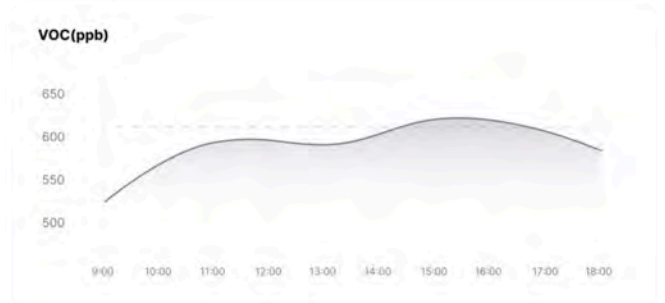

Safer meeting rooms.

Thanks to Neat Sense, Neat Bar enables companies to offer significant health benefits to their employees, which in today's new normal of having to take ever-increasing protective measures against COVID-19 can be a huge relief. Neat Sense helps you control and monitor air quality, humidity (healthy indoor humidity levels are between 30-50%), CO2 and organic chemical levels in the room – scents, odors, etc. Also, whether or not there are people in a room and if so, how many. That way, you can be sure of maintaining safe social distancing at all times. And because Neat Bar Pro automatically frames people, it doesn't matter how few are in a room and how far apart they are, you'll still get to see and hear them perfectly well.