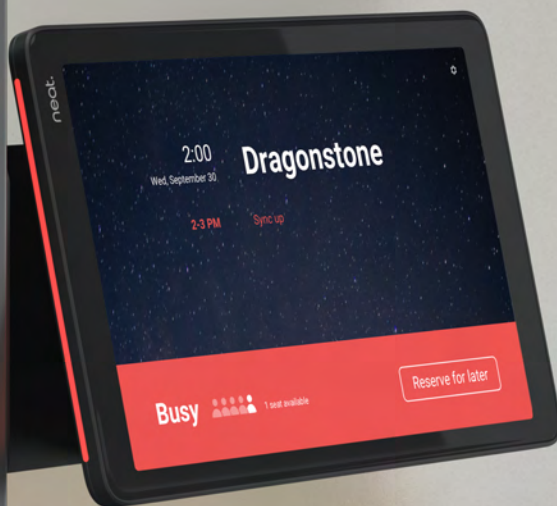

Safer meeting rooms.

Thanks to Neat Sense, Neat Bar enables companies to offer significant health benefits to their employees, which in today's new normal of having to take ever-increasing protective measures against COVID-19 can be a huge relief. Neat Sense helps you control and monitor air quality, humidity (healthy indoor humidity levels are between 30-50%), CO2 and organic chemical levels in the room – scents, odors, etc. Also, whether or not there are people in a room and if so, how many. That way, you can be sure of maintaining safe social distancing at all times. And because Neat Bar Pro automatically frames people, it doesn't matter how few are in a room and how far apart they are, you'll still get to see and hear them perfectly well.