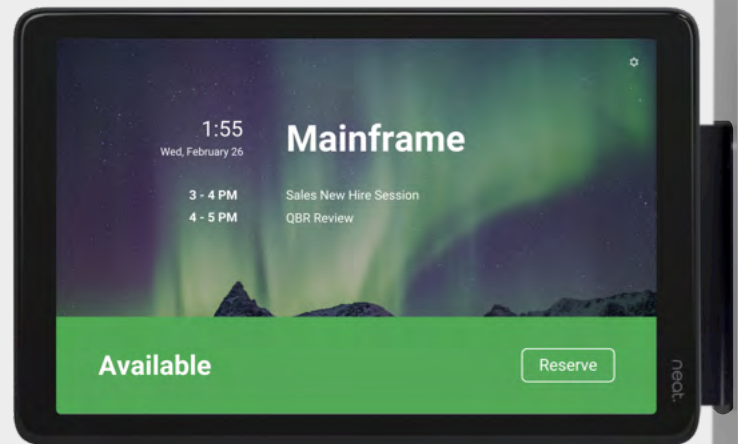

Tap “Start” for a seamless joining experience from any Zoom Room.

Add a scheduler to show meeting events from outside any meeting room.