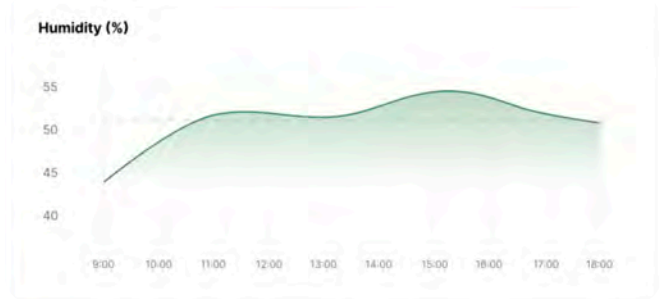

Safer meeting rooms.

Thanks to Neat Sense, Neat Bar enables companies to offer significant health benefits to their employees, which in today's new normal of having to take ever-increasing protective measures against COVID-19 can be a huge relief. Neat Sense helps you control and monitor air quality, humidity (healthy indoor humidity levels are between 30-50%), CO2 and organic chemical levels in the room – scents, odors, etc. Also, whether or not there are people in a room and if so, how many. That way, you can be sure of maintaining safe social distancing at all times. And because Neat Bar Pro automatically frames people, it doesn't matter how few are in a room and how far apart they are, you'll still get to see and hear them perfectly well.