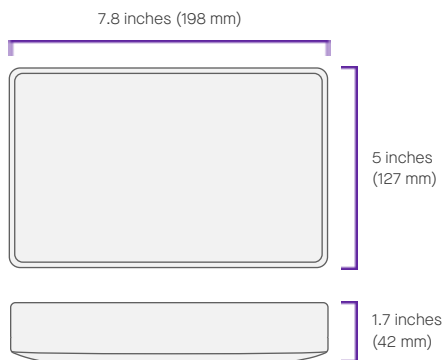

## Neat Pad

- 8-inch (diagonal) touch screen
- Anti-glare, anti-smudge coating
- Side LED Indicators
- 2 microphones\*
- Wall mount & side mount
- Zoom Rooms software
- WiFi
- Power over Ethernet (PoE) or powered by included power injector