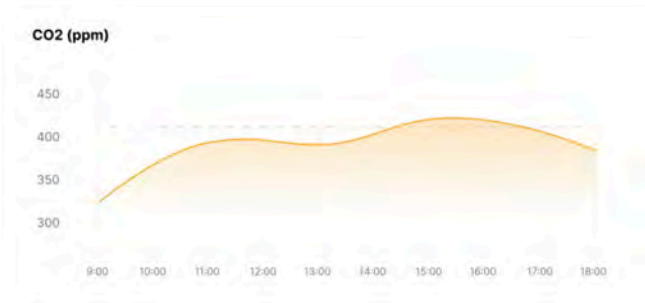

Safer meeting rooms.

Thanks to Neat Sense, Neat Bar enables companies to offer significant health benefits to their employees, which in today's new normal of having to take ever-increasing protective measures against COVID-19 can be a huge relief. Neat Sense helps you control and monitor air quality, humidity (healthy indoor humidity levels are between 30-50%), CO2 and organic chemical levels in the room – scents, odors, etc. Also, whether or not there are people in a room and if so, how many. That way, you can be sure of maintaining safe social distancing at all times. And because Neat Bar Pro automatically frames people, it doesn't matter how few are in a room and how far apart they are, you'll still get to see and hear them perfectly well.