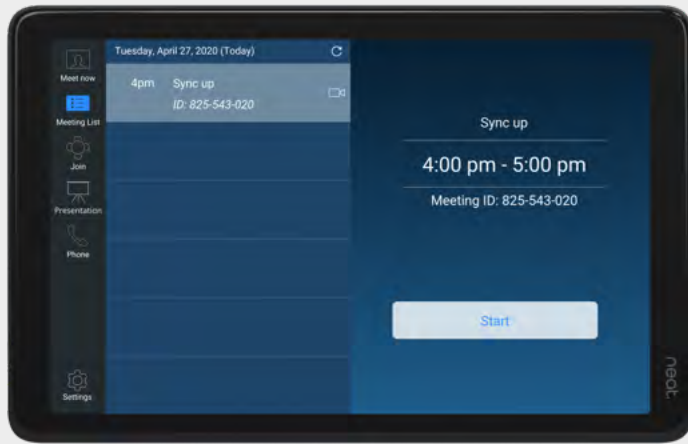

Tap “Start” for a seamless joining experience from any Zoom Room.

Add a scheduler to show meeting events from outside any meeting room.