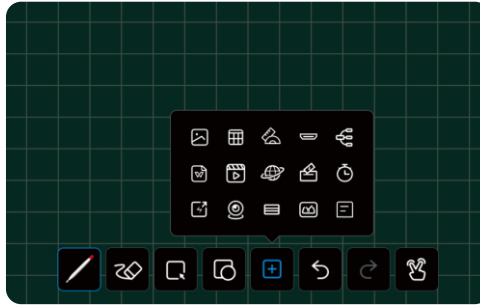

20 Points Touch

Integrated Speaker

Bluetooth 5.0

WIFI & Hotspot
2.4Ghz & 5GHz

Supported Softwares

Whiteboard Features

Dual color & Multi writing

Multi-tools

Scan QR code to receive whiteboard contents

Scan QR code to transfer files to the whiteboard

Split whiteboard, multiple tasks

Screen Share

Platform	Android	IOS	Mac OS	Windows
 Software	✓	✓	✓	✓
 Wireless	✗	✗	✓	✓
 AirPlay	✗	✓	✓	✗
 Type-C (Optional)	✓	✓	✓	✓
 USB-A	✗	✗	✓	✓