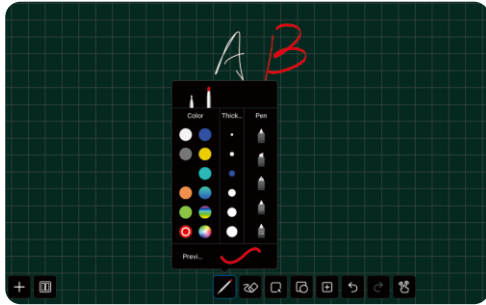

20 Points Touch

Integrated Speaker

Bluetooth 5.0

WIFI & Hotspot
2.4Ghz & 5GHz

Supported Softwares

Whiteboard Features

Dual color & Multi writing

Multi-tools

Scan QR code to receive whiteboard contents

Scan QR code to transfer files to the whiteboard

Split whiteboard, multiple tasks

Screen Share

Platform	Android	IOS	Mac OS	Windows
 Software	✓	✓	✓	✓
 Wireless	✗	✗	✓	✓
 AirPlay	✗	✓	✓	✗
 Type-C (Optional)	✓	✓	✓	✓
 USB-A	✗	✗	✓	✓