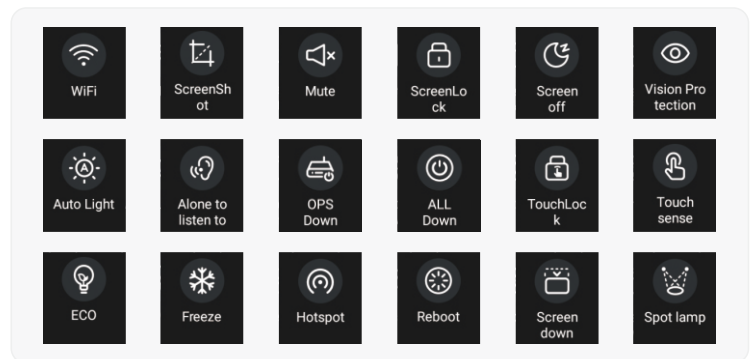

Wireless Screen Share for Multiple Devices

More Features

Zero Gap Bonding Panel

Multi User Management(5 Users)

OTA: Over the Air remote update

Free Multi Windows

4mm AG Glass

Sidebar Tools