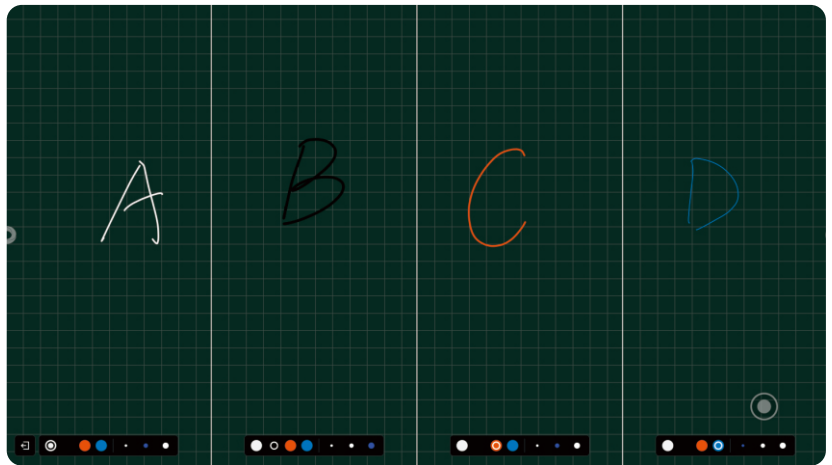

20 Points Touch

Integrated Speaker

Bluetooth 5.0

WIFI & Hotspot
2.4Ghz & 5GHz

Supported Softwares

Whiteboard Features

Dual color & Multi writing

Multi-tools

Scan QR code to receive whiteboard contents

Scan QR code to transfer files to the whiteboard

Split whiteboard, multiple tasks

Screen Share

Platform	Android	IOS	Mac OS	Windows
 Software	✓	✓	✓	✓
 Wireless	✗	✗	✓	✓
 AirPlay	✗	✓	✓	✗
 Type-C (Optional)	✓	✓	✓	✓
 USB-A	✗	✗	✓	✓