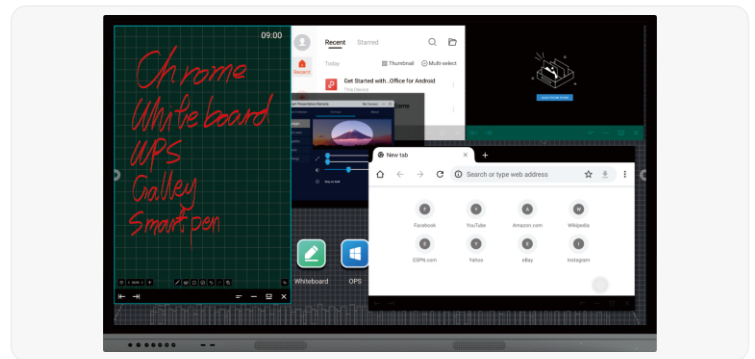

Scan QR code to receive whiteboard contents

Scan QR code to transfer files to the whiteboard

Split whiteboard, multiple tasks

Screen Share

Platform	Android	IOS	Mac OS	Windows
 Software	✓	✓	✓	✓
 Wireless	✗	✗	✓	✓
 AirPlay	✗	✓	✓	✗
 Type-C (Optional)	✓	✓	✓	✓
 USB-A	✗	✗	✓	✓

Wireless Screen Share for Multiple Devices

More Features

Zero Gap Bonding Panel

Multi User Management(5 Users)

OTA: Over the Air remote update

Free Multi Windows

4mm AG Glass

Sidebar Tools