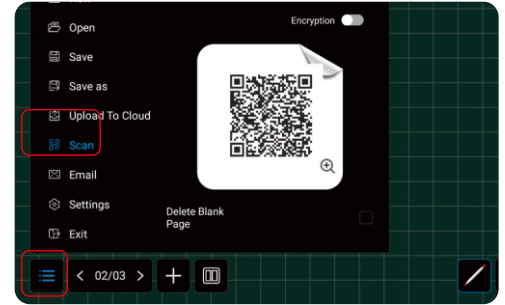

20 Points Touch

Integrated Speaker

Bluetooth 5.0

WIFI & Hotspot
2.4Ghz & 5GHz

Supported Softwares

Whiteboard Features

Dual color & Multi writing

Multi-tools

Scan QR code to receive whiteboard contents

Scan QR code to transfer files to the whiteboard

Split whiteboard, multiple tasks

Screen Share

Platform	Android	IOS	Mac OS	Windows
 Software	✓	✓	✓	✓
 Wireless	✗	✗	✓	✓
 AirPlay	✗	✓	✓	✗
 Type-C (Optional)	✓	✓	✓	✓
 USB-A	✗	✗	✓	✓