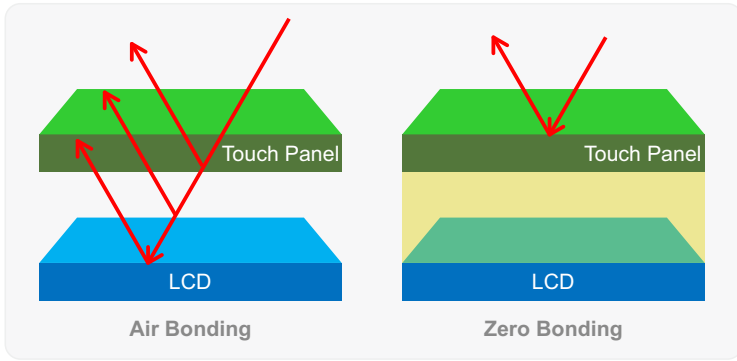

20 Points Touch

Integrated Speaker

Bluetooth 5.0

WIFI & Hotspot
2.4Ghz & 5GHz

Supported Softwares

Whiteboard Features

Dual color & Multi writing

Multi-tools

Scan QR code to receive whiteboard contents

Scan QR code to transfer files to the whiteboard

Split whiteboard, multiple tasks

Screen Share

Platform	Android	IOS	Mac OS	Windows
 Software	✓	✓	✓	✓
 Wireless	✗	✗	✓	✓
 AirPlay	✗	✓	✓	✗
 Type-C (Optional)	✓	✓	✓	✓
 USB-A	✗	✗	✓	✓

Wireless Screen Share for Multiple Devices

More Features

Zero Gap Bonding Panel

Multi User Management(5 Users)

OTA: Over the Air remote update

Free Multi Windows

4mm AG Glass

Sidebar Tools